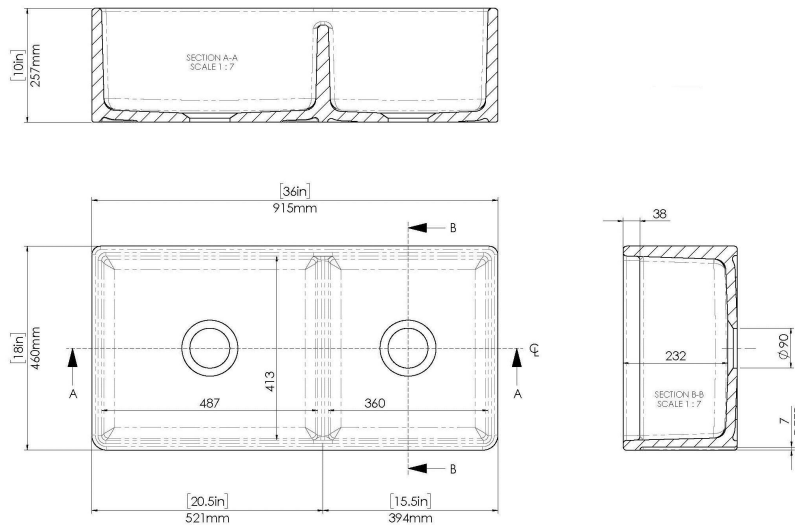

CUSTOMER DATA SHEET - SINKS

SALES CODE: FR100BS36D

DESCRIPTION: Single Bowl, 38mm Rebate, S/W 36"X18"X10"

PRODUCT DIMENSIONS (mm)

Height (mm)	Width (mm)	Depth (mm)
254	914	457

PRODUCT DIMENSIONS (inch)

Height (inch)	Width (inch)	Depth (inch)
10	36	18

INNER BOWL DIMENSIONS (mm)

Height (mm)	Width (mm)	Depth (mm)
232	870	413

INNER BOWL DIMENSIONS (inch)

Height (inch)	Width (inch)	Depth (inch)
9.1	19.2	16.3

PACKAGING DATA

Packaging Options	Ista - Standard - Suspended	Box Qty	1
UPC/cUPC	Yes	Gross Wgt Kg	51
UPC/cUPC Number	311189	Barcode	5056211817628

PRODUCT DETAILS

Country of Origin	Utd.Arab.Emir.	Number of Bowls	1	Overflow	No
Product Material	Fireclay	Flute Size	N/A	Outlet Size	90mm
Colour	White	Rebate Size	38 mm	Template	No
Waste Type Req'd	90mm Strainer Waste	Care Guide	Yes	Extras	N/A