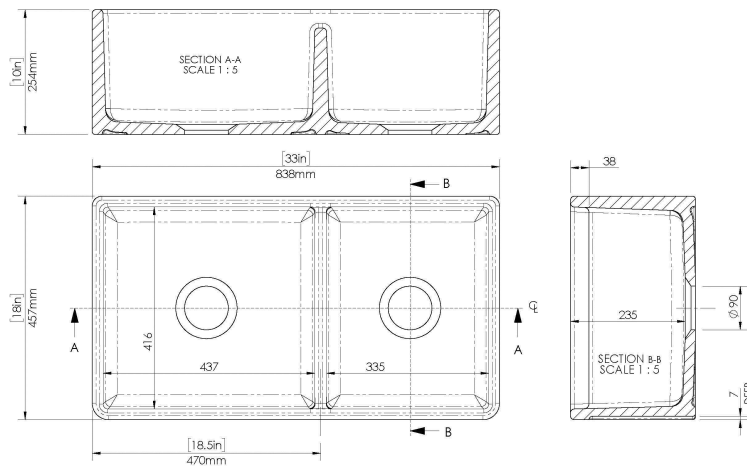

### PRODUCT DIMENSIONS (mm)

Height (mm)	Width (mm)	Depth (mm)
254	838	457

### PRODUCT DIMENSIONS (inch)

Height (inch)	Width (inch)	Depth (inch)
10	33	18

### INNER BOWL DIMENSIONS (mm)

Height (mm)	Width (mm)	Depth (mm)
232	437	413

### INNER BOWL DIMENSIONS (inch)

Height (inch)	Width (inch)	Depth (inch)
9.3	17.2	16.4