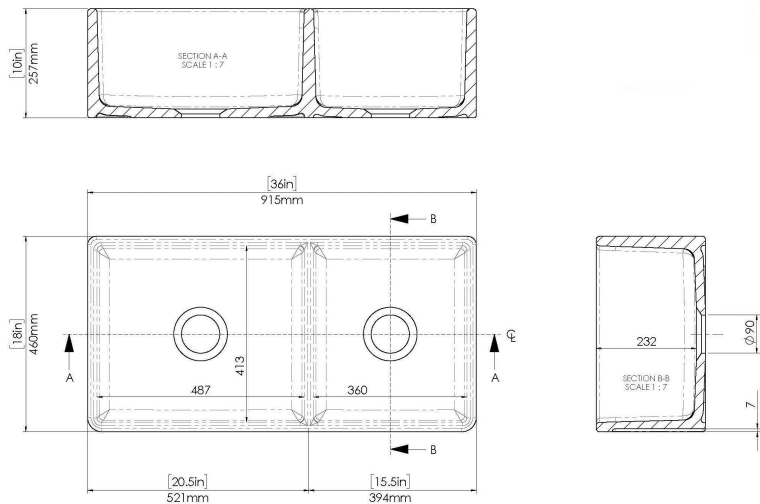

CUSTOMER DATA SHEET - SINKS

SALES CODE: FR100BF36D

DESCRIPTION: Single Bowl, 38mm Rebate, F/W 36"X18"X10"

PRODUCT DIMENSIONS (mm)

Height (mm)	Width (mm)	Depth (mm)
254	914	457

PRODUCT DIMENSIONS (inch)

Height (inch)	Width (inch)	Depth (inch)
10	36	18

INNER BOWL DIMENSIONS (mm)

Height (mm)	Width (mm)	Depth (mm)
232	870	413

INNER BOWL DIMENSIONS (inch)

Height (inch)	Width (inch)	Depth (inch)
9.1	19.2	16.3

PACKAGING DATA

Packaging Options	Ista - Standard - Suspended	Box Qty	1
UPC/cUPC	Yes	Gross Wgt Kg	51
UPC/cUPC Number	311189	Barcode	5056211817635

PRODUCT DETAILS

Country of Origin	Utd.Arab.Emir.	Number of Bowls	1	Overflow	No
Product Material	Fireclay	Flute Size	N/A	Outlet Size	90mm
Colour	White	Rebate Size	38 mm	Template	No
Waste Type Req'd	90mm Strainer Waste	Care Guide	Yes	Extras	N/A