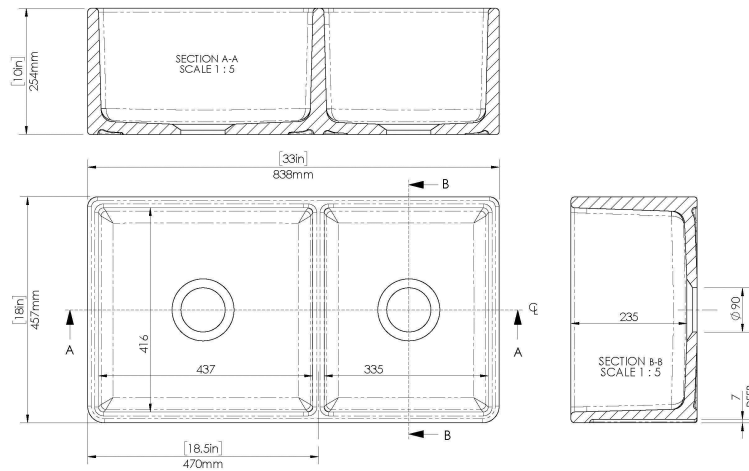

CUSTOMER DATA SHEET - SINKS

SALES CODE: FR100BF33D

DESCRIPTION: Dbl Bowl, 38mm Rebate, F/W 33"X18"X10"

PRODUCT DIMENSIONS (mm)

| Height (mm) | Width (mm) | Depth (mm) |
|-------------|------------|------------|
| 254 | 838 | 457 |

PRODUCT DIMENSIONS (inch)

| Height (inch) | Width (inch) | Depth (inch) |
|---------------|--------------|--------------|
| 10 | 33 | 18 |

INNER BOWL DIMENSIONS (mm)

| Height (mm) | Width (mm) | Depth (mm) |
|-------------|------------|------------|
| 235 | 772 | 416 |

INNER BOWL DIMENSIONS (inch)

| Height (inch) | Width (inch) | Depth (inch) |
|---------------|--------------|--------------|
| 9.3 | 30.4 | 16.4 |

PACKAGING DATA

| | | | |
|-------------------|-----------------------------|--------------|---------------|
| Packaging Options | Ista - Standard - Suspended | Box Qty | 1 |
| UPC/cUPC | Yes | Gross Wgt Kg | 53 |
| UPC/cUPC Number | 311189 | Barcode | 5056211816515 |

PRODUCT DETAILS

| | | | | | |
|-------------------|---------------------|-----------------|-------|-------------|------|
| Country of Origin | Utd.Arab.Emir. | Number of Bowls | 2 | Overflow | No |
| Product Material | Fireclay | Flute Size | N/A | Outlet Size | 90mm |
| Colour | White | Rebate Size | 38 mm | Template | No |
| Waste Type Req'd | 90mm Strainer Waste | Care Guide | Yes | Extras | N/A |