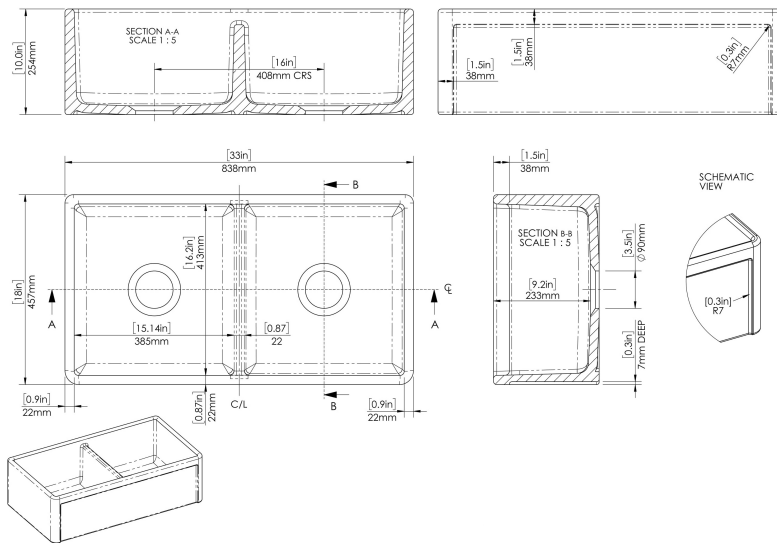

### PRODUCT DIMENSIONS (mm)

Height (mm)	Width (mm)	Depth (mm)
254	838	457

### PRODUCT DIMENSIONS (inch)

Height (inch)	Width (inch)	Depth (inch)
10	33	18

### INNER BOWL DIMENSIONS (mm)

Height (mm)	Width (mm)	Depth (mm)
233	385	413

### INNER BOWL DIMENSIONS (inch)

Height (inch)	Width (inch)	Depth (inch)
9.2	15.1	16.2