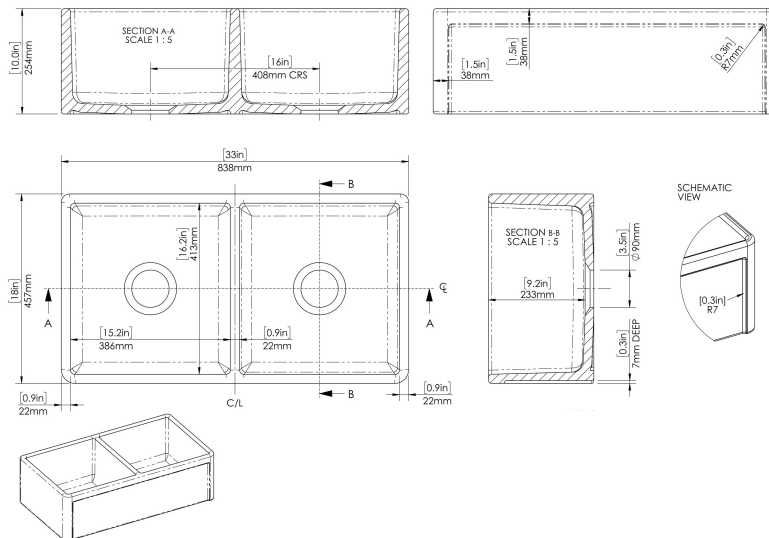

CUSTOMER DATA SHEET - SINKS

SALES CODE: FR100AF33D

DESCRIPTION: Dbl Bowl 50/50 Rebate F/Weir 33"X18"X10"

PRODUCT DIMENSIONS (mm)		
Height (mm)	Width (mm)	Depth (mm)
254	838	457

PRODUCT DIMENSIONS (inch)		
Height (inch)	Width (inch)	Depth (inch)
10	33	18

INNER BOWL DIMENSIONS (mm)		
Height (mm)	Width (mm)	Depth (mm)
232	437	413

INNER BOWL DIMENSIONS (inch)		
Height (inch)	Width (inch)	Depth (inch)
9.3	17.2	16.4

PACKAGING DATA			
Packaging Options	Ista - Standard - Suspended	Box Qty	1
UPC/cUPC	Yes	Gross Wgt Kg	53
UPC/cUPC Number	311189	Barcode	5056211816072

PRODUCT DETAILS					
Country of Origin	Utd.Arab.Emir.	Number of Bowls	2	Overflow	No
Product Material	Fireclay	Flute Size	12 mm	Outlet Size	90mm
Colour	White	Rebate Size	38 mm	Template	No
Waste Type Req'd	90mm Strainer Waste	Care Guide	Yes	Extras	N/A