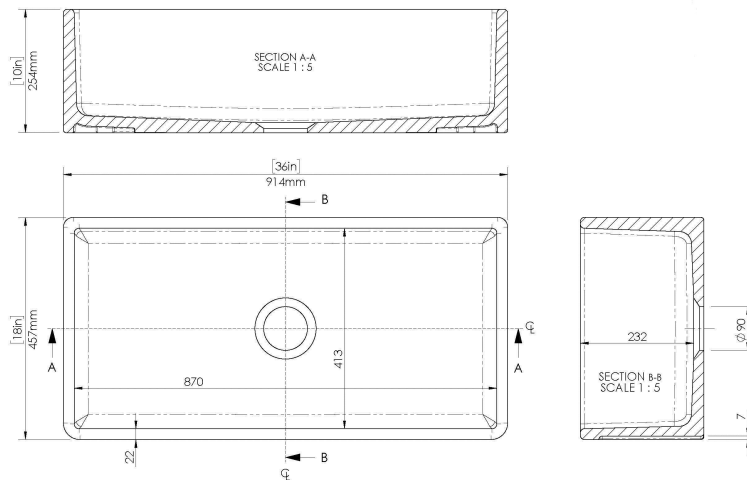

### PRODUCT DIMENSIONS (mm)

Height (mm)	Width (mm)	Depth (mm)
254	914	457

### PRODUCT DIMENSIONS (inch)

Height (inch)	Width (inch)	Depth (inch)
10	36	18

### INNER BOWL DIMENSIONS (mm)

Height (mm)	Width (mm)	Depth (mm)
232	870	413

### INNER BOWL DIMENSIONS (inch)

Height (inch)	Width (inch)	Depth (inch)
9.1	34.3	16.3