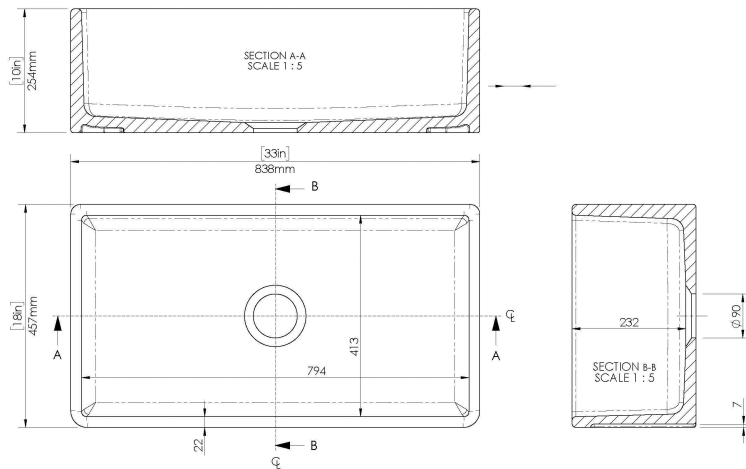

**CUSTOMER DATA SHEET - SINKS**

**SALES CODE:** FR10033

**DESCRIPTION:** Sgl Bowl Rebate C/W 33"X18"X10"

PRODUCT DIMENSIONS (mm)		
Height (mm)	Width (mm)	Depth (mm)
254	838	457

PRODUCT DIMENSIONS (inch)		
Height (inch)	Width (inch)	Depth (inch)
10	33	18

INNER BOWL DIMENSIONS (mm)		
Height (mm)	Width (mm)	Depth (mm)
232	794	413

INNER BOWL DIMENSIONS (inch)		
Height (inch)	Width (inch)	Depth (inch)
9.1	31.3	16.3

PACKAGING DATA			
Packaging Options	Ista - Standard - Suspended	Box Qty	1
UPC/cUPC	Yes	Gross Wgt Kg	50
UPC/cUPC Number	311189	Barcode	5056211816010

PRODUCT DETAILS					
Country of Origin	Utd.Arab.Emir.	Number of Bowls	1	Overflow	No
Product Material	Fireclay	Flute Size	N/A	Outlet Size	90 mm
Colour	White	Rebate Size	38 mm	Template	No
Waste Type Req'd	90mm Strainer Waste	Care Guide	Yes	Extras	N/A