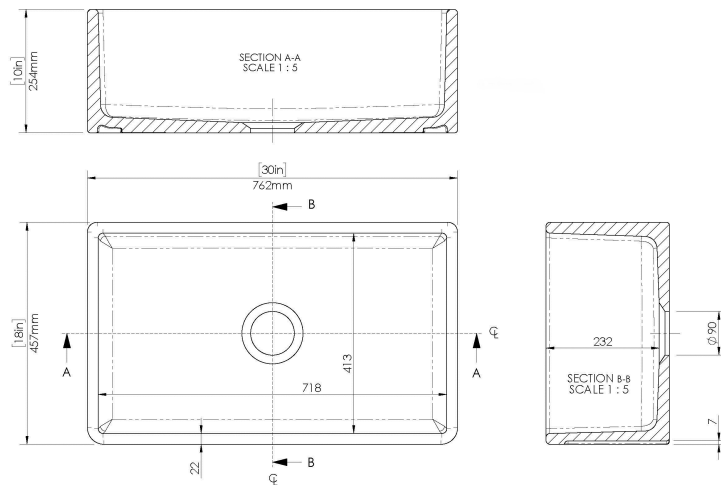

CUSTOMER DATA SHEET - SINKS

SALES CODE: FR10030	DESCRIPTION: Sgl Bowl Rebate C/W 30"X18"X10"
----------------------------	---

PRODUCT DIMENSIONS (mm)		
Height (mm)	Width (mm)	Depth (mm)
254	762	457

PRODUCT DIMENSIONS (inch)		
Height (inch)	Width (inch)	Depth (inch)
10	30	18

INNER BOWL DIMENSIONS (mm)		
Height (mm)	Width (mm)	Depth (mm)
232	718	413

INNER BOWL DIMENSIONS (inch)		
Height (inch)	Width (inch)	Depth (inch)
9.1	28.3	16.3

PACKAGING DATA			
Packaging Options	Ista - Standard - Suspended	Box Qty	1
UPC/cUPC	Yes	Gross Wgt Kg	41
UPC/cUPC Number	311189	Barcode	5056211816003

PRODUCT DETAILS					
Country of Origin	Utd.Arab.Emir.	Number of Bowls	1	Overflow	No
Product Material	Fireclay	Flute Size	N/A	Outlet Size	90 mm
Colour	White	Rebate Size	38 mm	Template	No
Waste Type Req'd	90mm Strainer Waste	Care Guide	Yes	Extras	N/A