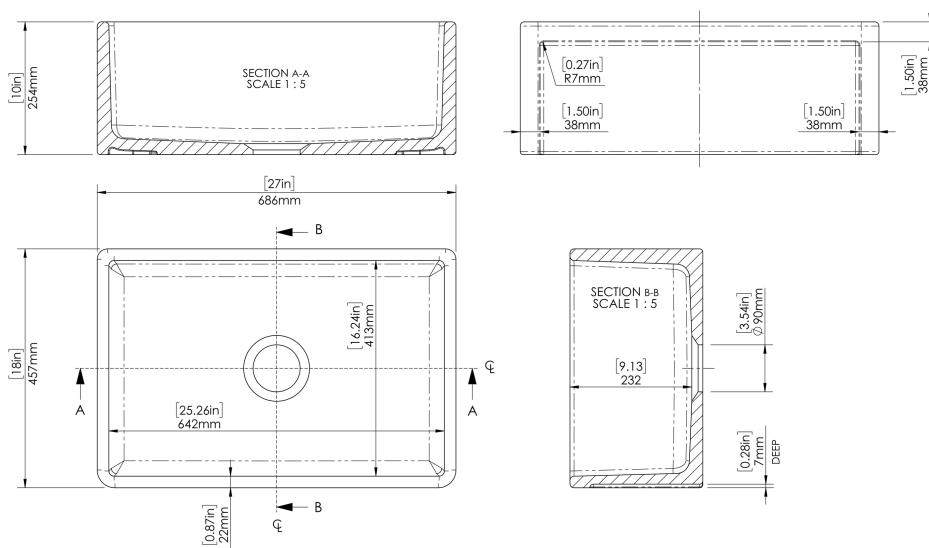

### PRODUCT DIMENSIONS (mm)

Height (mm)	Width (mm)	Depth (mm)
254	686	457

### PRODUCT DIMENSIONS (inch)

Height (inch)	Width (inch)	Depth (inch)
10	27	18

### INNER BOWL DIMENSIONS (mm)

Height (mm)	Width (mm)	Depth (mm)
232	642	413

### INNER BOWL DIMENSIONS (inch)

Height (inch)	Width (inch)	Depth (inch)
9.1	25.3	16.2