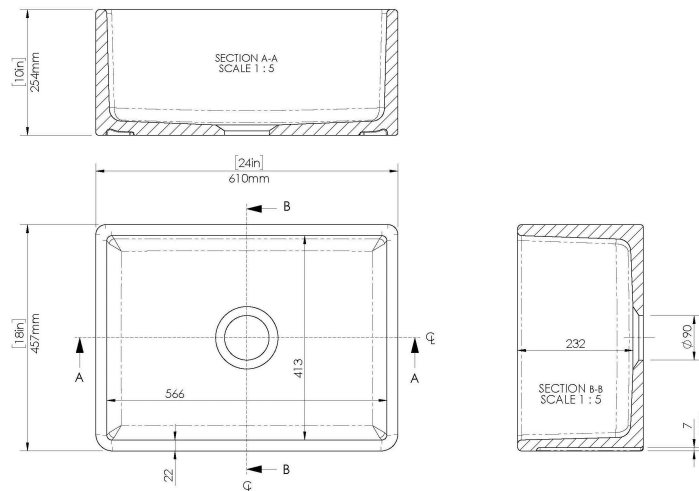

CUSTOMER DATA SHEET - SINKS

SALES CODE: FR10024

DESCRIPTION: Sgl Bowl Rebate C/W 24"X18"X10"

PRODUCT DIMENSIONS (mm)		
Height (mm)	Width (mm)	Depth (mm)
254	610	457

PRODUCT DIMENSIONS (inch)		
Height (inch)	Width (inch)	Depth (inch)
10	24	18

INNER BOWL DIMENSIONS (mm)		
Height (mm)	Width (mm)	Depth (mm)
232	566	413

INNER BOWL DIMENSIONS (inch)		
Height (inch)	Width (inch)	Depth (inch)
9.1	22.3	16.3

PACKAGING DATA			
Packaging Options	Ista - Standard - Suspended	Box Qty	1
UPC/cUPC	Yes	Gross Wgt Kg	32
UPC/cUPC Number	311189	Barcode	5056211815990

PRODUCT DETAILS					
Country of Origin	Utd.Arab.Emir.	Number of Bowls	1	Overflow	No
Product Material	Fireclay	Flute Size	N/A	Outlet Size	90 mm
Colour	White	Rebate Size	38 mm	Template	No
Waste Type Req'd	90mm Strainer Waste	Care Guide	Yes	Extras	N/A