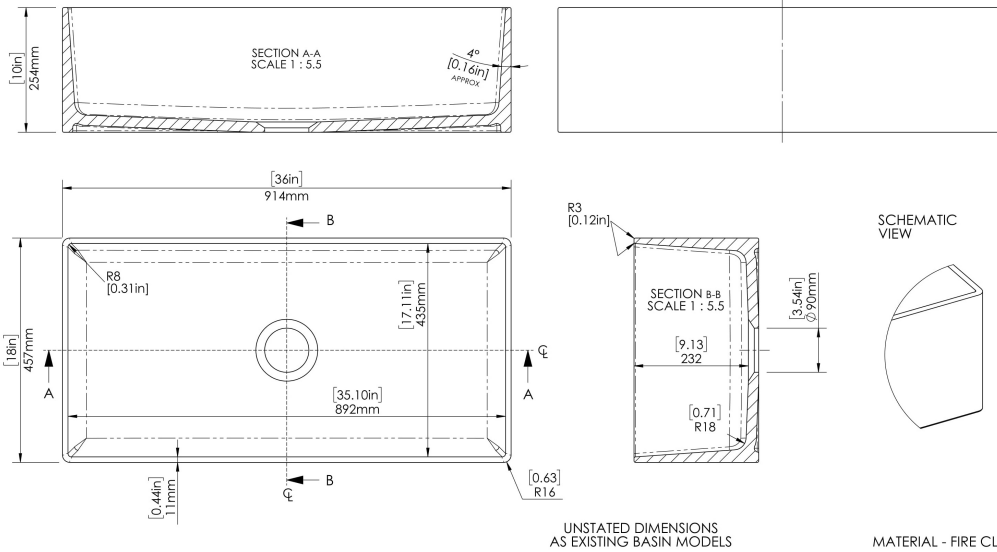

CUSTOMER DATA SHEET - SINKS

SALES CODE: FP12036

DESCRIPTION: Sgl Bowl Plain/Slim C/W 36"X18"X10"

PRODUCT DIMENSIONS (mm)		
Height (mm)	Width (mm)	Depth (mm)
254	914	457

PRODUCT DIMENSIONS (inch)		
Height (inch)	Width (inch)	Depth (inch)
10	36	18

INNER BOWL DIMENSIONS (mm)		
Height (mm)	Width (mm)	Depth (mm)
232	892	435

INNER BOWL DIMENSIONS (inch)		
Height (inch)	Width (inch)	Depth (inch)
9.1	35.1	17.1

PACKAGING DATA			
Packaging Options	Ista - Standard - Suspended	Box Qty	1
UPC/cUPC	Yes	Gross Wgt Kg	51
UPC/cUPC Number	311189	Barcode	5056211884019

PRODUCT DETAILS					
Country of Origin	Utd.Arab.Emir.	Number of Bowls	1	Overflow	No
Product Material	Fireclay	Flute Size	N/A	Outlet Size	90 mm
Colour	White	Rebate Size	N/A	Template	No
Waste Type Req'd	90mm Strainer Waste	Care Guide	Yes	Extras	N/A