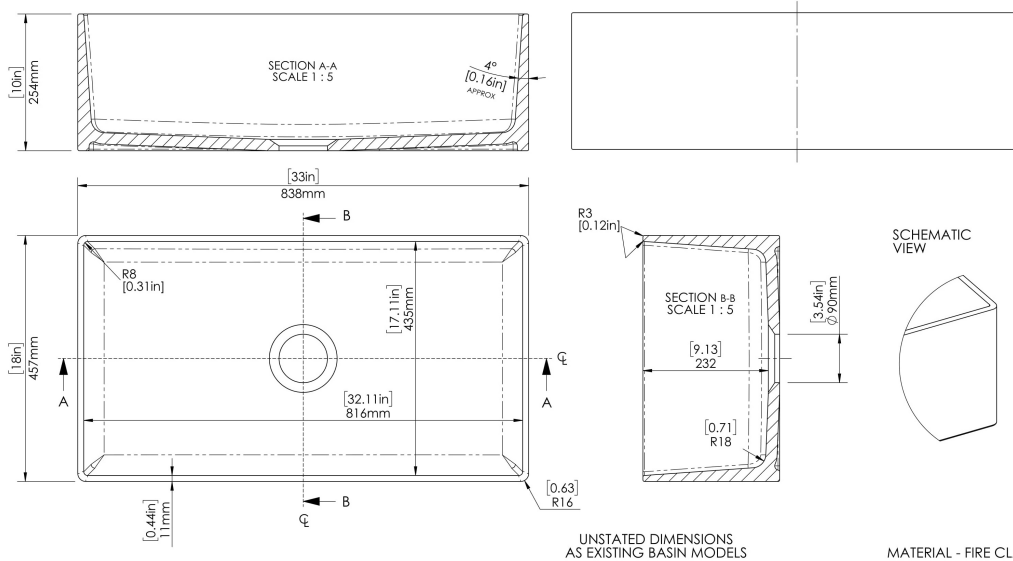

CUSTOMER DATA SHEET - SINKS

SALES CODE: FP12033

DESCRIPTION: Sgl Bowl Plain/Slim C/W 33"X18"X10"

PRODUCT DIMENSIONS (mm)

Height (mm)	Width (mm)	Depth (mm)
254	838	457

PRODUCT DIMENSIONS (inch)

Height (inch)	Width (inch)	Depth (inch)
10	33	18

INNER BOWL DIMENSIONS (mm)

Height (mm)	Width (mm)	Depth (mm)
232	816	435

INNER BOWL DIMENSIONS (inch)

Height (inch)	Width (inch)	Depth (inch)
9.1	32.1	17.1

PACKAGING DATA

Packaging Options	Ista - Standard - Suspended	Box Qty	1
UPC/cUPC	Yes	Gross Wgt Kg	50
UPC/cUPC Number	311189	Barcode	5056211884002

PRODUCT DETAILS

Country of Origin	Utd.Arab.Emir.	Number of Bowls	1	Overflow	No
Product Material	Fireclay	Flute Size	N/A	Outlet Size	90 mm
Colour	White	Rebate Size	N/A	Template	No
Waste Type Req'd	90mm Strainer Waste	Care Guide	Yes	Extras	N/A