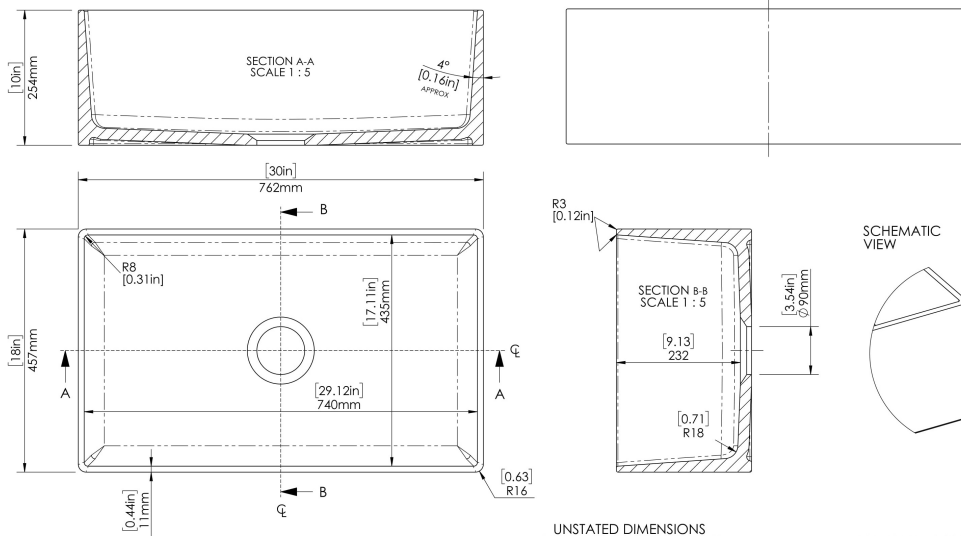

CUSTOMER DATA SHEET - SINKS

SALES CODE: FP12030

DESCRIPTION: Sgl Bowl Plain/Slim C/W 30"X18"X10"

PRODUCT DIMENSIONS (mm)		
Height (mm)	Width (mm)	Depth (mm)
254	762	457

PRODUCT DIMENSIONS (inch)		
Height (inch)	Width (inch)	Depth (inch)
10	30	18

INNER BOWL DIMENSIONS (mm)		
Height (mm)	Width (mm)	Depth (mm)
232	740	435

INNER BOWL DIMENSIONS (inch)		
Height (inch)	Width (inch)	Depth (inch)
9.1	29.1	17.1

PACKAGING DATA			
Packaging Options	Ista - Standard - Suspended	Box Qty	1
UPC/cUPC	Yes	Gross Wgt Kg	41
UPC/cUPC Number	311189	Barcode	5056211883999

PRODUCT DETAILS					
Country of Origin	Utd.Arab.Emir.	Number of Bowls	1	Overflow	No
Product Material	Fireclay	Flute Size	N/A	Outlet Size	90 mm
Colour	White	Rebate Size	N/A	Template	No
Waste Type Req'd	90mm Strainer Waste	Care Guide	Yes	Extras	N/A