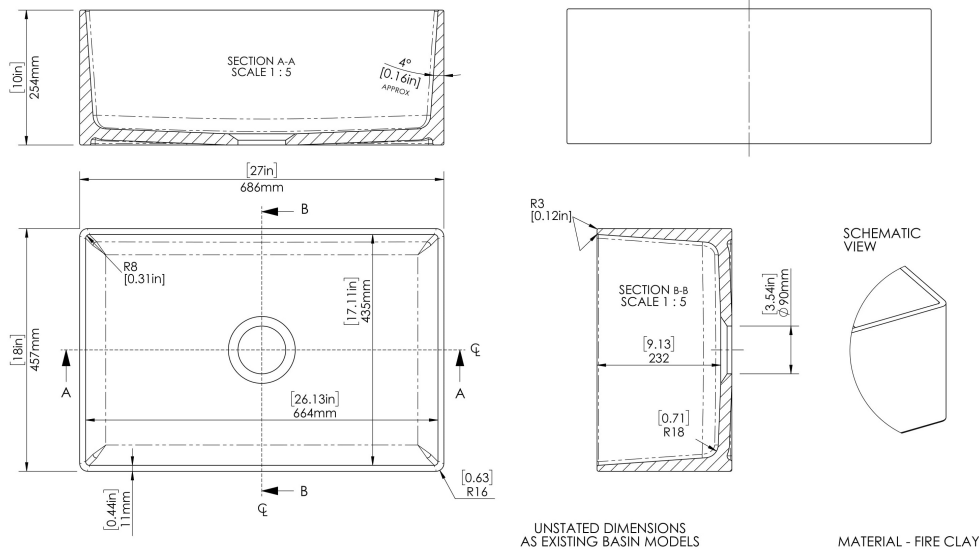

## CUSTOMER DATA SHEET - SINKS

<b>SALES CODE:</b> FP12027	<b>DESCRIPTION:</b> Sgl Bowl Plain/Slim C/W 27"X18"X10"
----------------------------	---

PRODUCT DIMENSIONS (mm)		
Height (mm)	Width (mm)	Depth (mm)
254	686	457

PRODUCT DIMENSIONS (inch)		
Height (inch)	Width (inch)	Depth (inch)
10	27	18

INNER BOWL DIMENSIONS (mm)		
Height (mm)	Width (mm)	Depth (mm)
232	664	435

INNER BOWL DIMENSIONS (inch)		
Height (inch)	Width (inch)	Depth (inch)
9.1	26.1	17.1

PACKAGING DATA			
Packaging Options	Ista - Standard - Suspended	Box Qty	1
UPC/cUPC	Yes	Gross Wgt Kg	32
UPC/cUPC Number	311189	Barcode	5056211883982

PRODUCT DETAILS					
Country of Origin	Utd.Arab.Emir.	Number of Bowls	1	Overflow	No
Product Material	Fireclay	Flute Size	N/A	Outlet Size	90 mm
Colour	White	Rebate Size	N/A	Template	No
Waste Type Req'd	90mm Strainer Waste	Care Guide	Yes	Extras	N/A