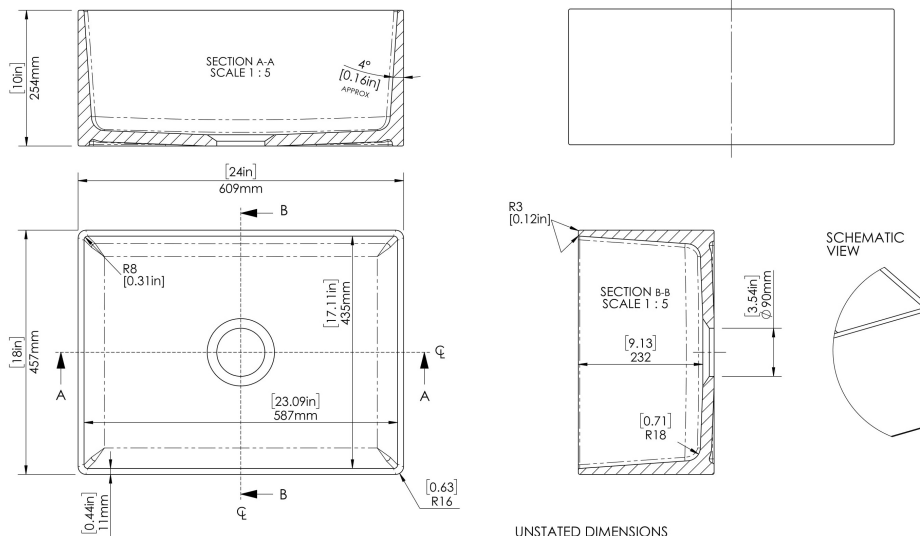

CUSTOMER DATA SHEET - SINKS

SALES CODE: FP12024

DESCRIPTION: Sgl Bowl Plain/Slim C/W 24"X18"X10"

UNSTATED DIMENSIONS AS EXISTING BASIN MODELS

MATERIAL - FIRE CLAY

PRODUCT DIMENSIONS (mm)

Height (mm)	Width (mm)	Depth (mm)
254	609	457

PRODUCT DIMENSIONS (inch)

Height (inch)	Width (inch)	Depth (inch)
10	24	18

INNER BOWL DIMENSIONS (mm)

Height (mm)	Width (mm)	Depth (mm)
232	587	435

INNER BOWL DIMENSIONS (inch)

Height (inch)	Width (inch)	Depth (inch)
9.1	23.1	17.1

PACKAGING DATA

Packaging Options	Ista - Standard - Suspended	Box Qty	1
UPC/cUPC	Yes	Gross Wgt Kg	32
UPC/cUPC Number	311189	Barcode	5056211883975

PRODUCT DETAILS

Country of Origin	Utd.Arab.Emir.	Number of Bowls	1	Overflow	No
Product Material	Fireclay	Flute Size	N/A	Outlet Size	90 mm
Colour	White	Rebate Size	N/A	Template	No
Waste Type Req'd	90mm Strainer Waste	Care Guide	Yes	Extras	N/A