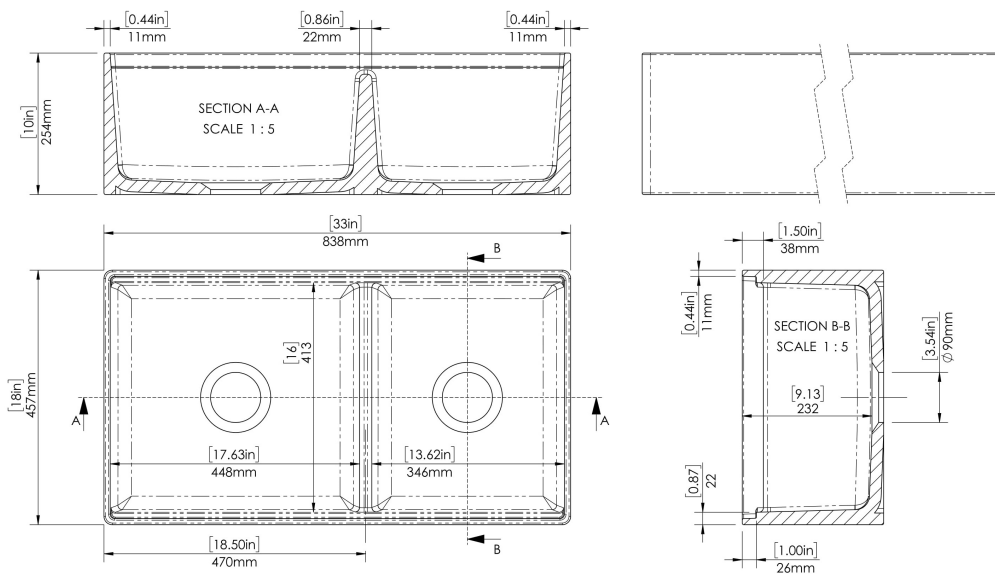

CUSTOMER DATA SHEET - SINKS

SALES CODE: FP111BS33D

DESCRIPTION: Dbl Bowl Offset/Slim/Weir/Ledge C/W 33"

PRODUCT DIMENSIONS (mm)		
Height (mm)	Width (mm)	Depth (mm)
254	838	457

PRODUCT DIMENSIONS (inch)		
Height (inch)	Width (inch)	Depth (inch)
10	33	18

INNER BOWL DIMENSIONS (mm)		
Height (mm)	Width (mm)	Depth (mm)
232	448	413

INNER BOWL DIMENSIONS (inch)		
Height (inch)	Width (inch)	Depth (inch)
9.1	17.6	16.3

PACKAGING DATA			
Packaging Options	Ista - Standard - Suspended	Box Qty	1
UPC/cUPC	Yes	Gross Wgt Kg	53
UPC/cUPC Number	311189	Barcode	5056211884088

PRODUCT DETAILS					
Country of Origin	Utd.Arab.Emir.	Number of Bowls	2	Overflow	No
Product Material	Fireclay	Flute Size	N/A	Outlet Size	90 mm
Colour	White	Rebate Size	N/A	Template	No
Waste Type Req'd	90mm Strainer Waste	Care Guide	Yes	Extras	N/A