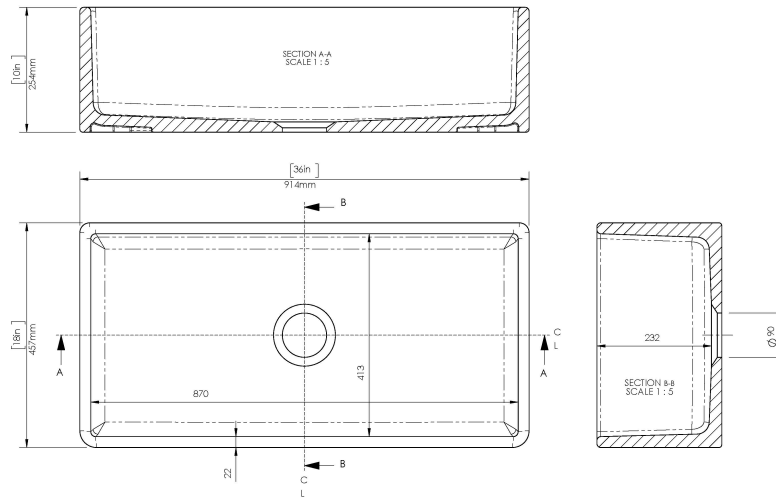

CUSTOMER DATA SHEET - SINKS

SALES CODE: FP10036

DESCRIPTION: Single Bowl, Plain, 36"X18"X10"

PRODUCT DIMENSIONS (mm)

Height (mm)	Width (mm)	Depth (mm)
254	914	457

PRODUCT DIMENSIONS (inch)

Height (inch)	Width (inch)	Depth (inch)
10	36	18

INNER BOWL DIMENSIONS (mm)

Height (mm)	Width (mm)	Depth (mm)
232 mm	870 mm	413 mm

INNER BOWL DIMENSIONS (inch)

Height (inch)	Width (inch)	Depth (inch)
9.1	34.3	16.3

PACKAGING DATA

Packaging Options	Ista - Standard - Suspended	Box Qty	1
UPC/cUPC	Yes	Gross Wgt Kg	51
UPC/cUPC Number	311189	Barcode	5056211815945

PRODUCT DETAILS

Country of Origin	Utd.Arab.Emir.	Number of Bowls	1	Overflow	No
Product Material	Fireclay	Flute Size	N/A	Outlet Size	90 mm
Colour	White	Rebate Size	N/A	Template	No
Waste Type Req'd	90mm Strainer Waste	Care Guide	Yes	Extras	N/A