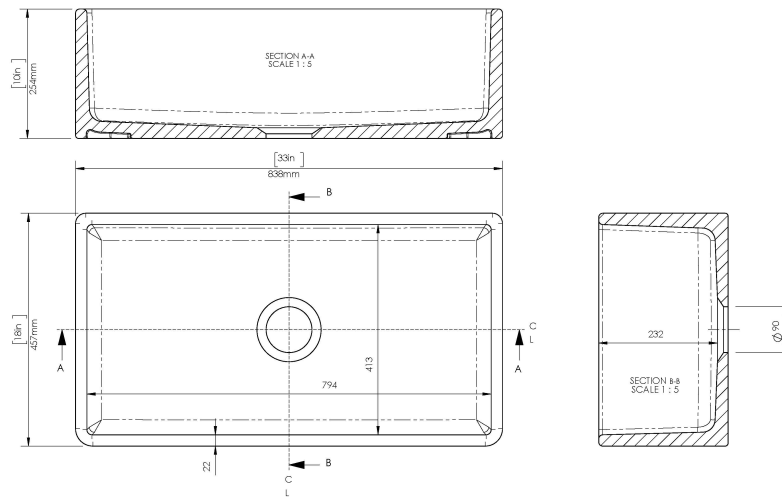

CUSTOMER DATA SHEET - SINKS

SALES CODE: FP10033

DESCRIPTION: Sgl Bowl Sink Plain Sided C/W 33"

PRODUCT DIMENSIONS (mm)

Height (mm)	Width (mm)	Depth (mm)
254	838	457

PRODUCT DIMENSIONS (inch)

Height (inch)	Width (inch)	Depth (inch)
10	33	18

INNER BOWL DIMENSIONS (mm)

Height (mm)	Width (mm)	Depth (mm)
232	794	413

INNER BOWL DIMENSIONS (inch)

Height (inch)	Width (inch)	Depth (inch)
9.1	31.3	16.3

PACKAGING DATA

Packaging Options	Ista - Standard - Suspended	Box Qty	1
UPC/cUPC	Yes	Gross Wgt Kg	50
UPC/cUPC Number	311189	Barcode	5056211815938

PRODUCT DETAILS

Country of Origin	Utd.Arab.Emir.	Number of Bowls	1	Overflow	No
Product Material	Fireclay	Flute Size	N/A	Outlet Size	90 mm
Colour	White	Rebate Size	N/A	Template	No
Waste Type Req'd	90mm Strainer Waste	Care Guide	Yes	Extras	N/A