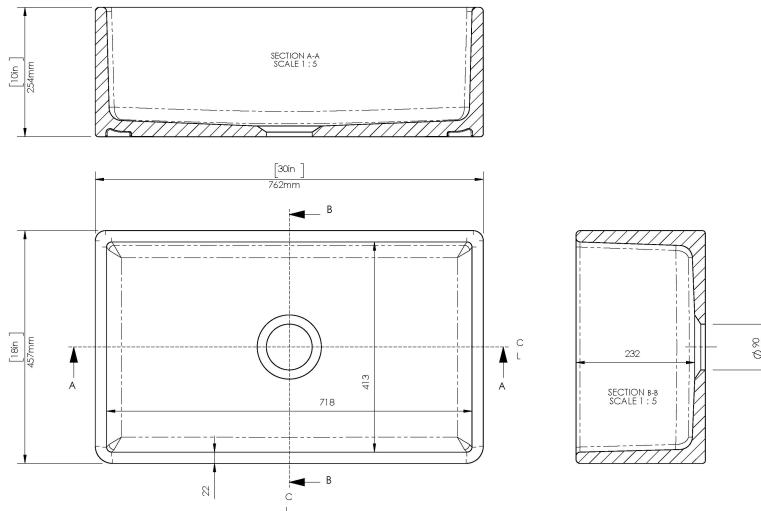

CUSTOMER DATA SHEET - SINKS

SALES CODE: FP10030

DESCRIPTION: Sgl Bowl Plain C/W 30"

PRODUCT DIMENSIONS (mm)		
Height (mm)	Width (mm)	Depth (mm)
254	762	457

PRODUCT DIMENSIONS (inch)		
Height (inch)	Width (inch)	Depth (inch)
10	30	18

INNER BOWL DIMENSIONS (mm)		
Height (mm)	Width (mm)	Depth (mm)
232	718	413

INNER BOWL DIMENSIONS (inch)		
Height (inch)	Width (inch)	Depth (inch)
9.1	28.3	16.3

PACKAGING DATA			
Packaging Options	Ista - Standard - Suspended	Box Qty	1
UPC/cUPC	Yes	Gross Wgt Kg	41
UPC/cUPC Number	311189	Barcode	5056211815921

PRODUCT DETAILS					
Country of Origin	Utd.Arab.Emir.	Number of Bowls	1	Overflow	No
Product Material	Fireclay	Flute Size	N/A	Outlet Size	90 mm
Colour	White	Rebate Size	N/A	Template	No
Waste Type Req'd	90mm Strainer Waste	Care Guide	Yes	Extras	N/A