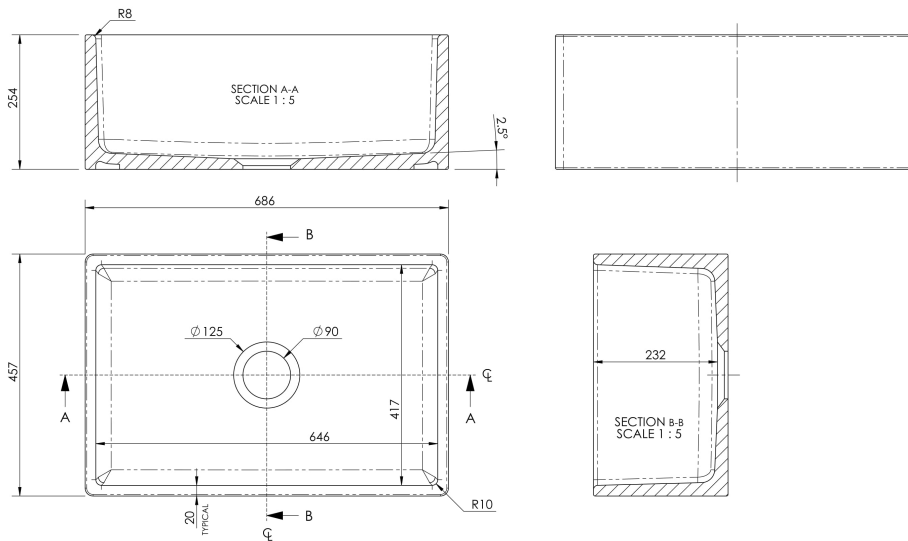

## CUSTOMER DATA SHEET - SINKS

**SALES CODE:** FP10027

**DESCRIPTION:** Sgl Bowl Plain C/W 27"X18"X10"

PRODUCT DIMENSIONS (mm)		
Height (mm)	Width (mm)	Depth (mm)
254	686	457

PRODUCT DIMENSIONS (inch)		
Height (inch)	Width (inch)	Depth (inch)
10	27	18

INNER BOWL DIMENSIONS (mm)		
Height (mm)	Width (mm)	Depth (mm)
232	646	417

INNER BOWL DIMENSIONS (inch)		
Height (inch)	Width (inch)	Depth (inch)
9.1	25.4	16.4

PACKAGING DATA			
Packaging Options	Ista - Standard - Suspended	Box Qty	1
UPC/cUPC	Yes	Gross Wgt Kg	41
UPC/cUPC Number	311189	Barcode	5056211875154

PRODUCT DETAILS					
Country of Origin	Utd.Arab.Emir.	Number of Bowls	1	Overflow	No
Product Material	Fireclay	Flute Size	N/A	Outlet Size	90mm
Colour	White	Rebate Size	N/A	Template	No
Waste Type Req'd	90mm Strainer Waste	Care Guide	Yes	Extras	N/A