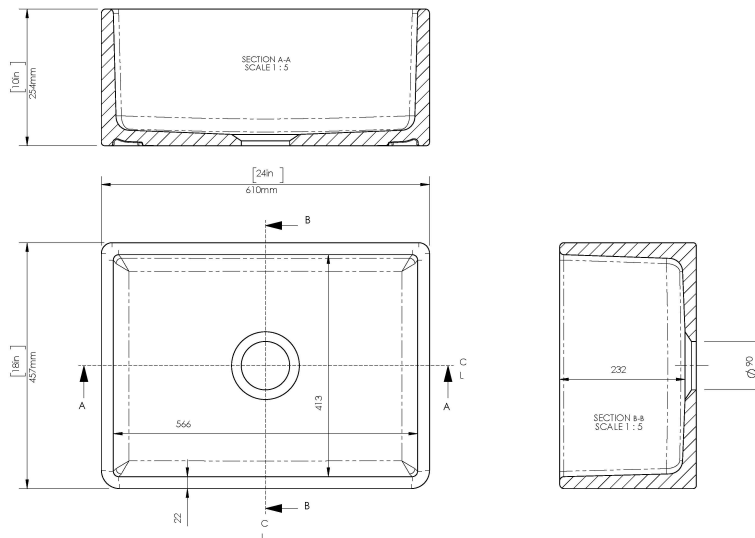

CUSTOMER DATA SHEET - SINKS

SALES CODE: FP10024

DESCRIPTION: Sgl Bowl Plain C/W 24"

PRODUCT DIMENSIONS (mm)

Height (mm)	Width (mm)	Depth (mm)
254	610	457

PRODUCT DIMENSIONS (inch)

Height (inch)	Width (inch)	Depth (inch)
10	24	18

INNER BOWL DIMENSIONS (mm)

Height (mm)	Width (mm)	Depth (mm)
232	566	413

INNER BOWL DIMENSIONS (inch)

Height (inch)	Width (inch)	Depth (inch)
9.1	22.3	16.3

PACKAGING DATA

Packaging Options	Ista - Standard - Suspended	Box Qty	1
UPC/cUPC	Yes	Gross Wgt Kg	32
UPC/cUPC Number	311189	Barcode	5056211815914

PRODUCT DETAILS

Country of Origin	Utd.Arab.Emir.	Number of Bowls	1	Overflow	No
Product Material	Fireclay	Flute Size	N/A	Outlet Size	90 mm
Colour	White	Rebate Size	N/A	Template	No
Waste Type Req'd	90mm Strainer Waste	Care Guide	Yes	Extras	N/A