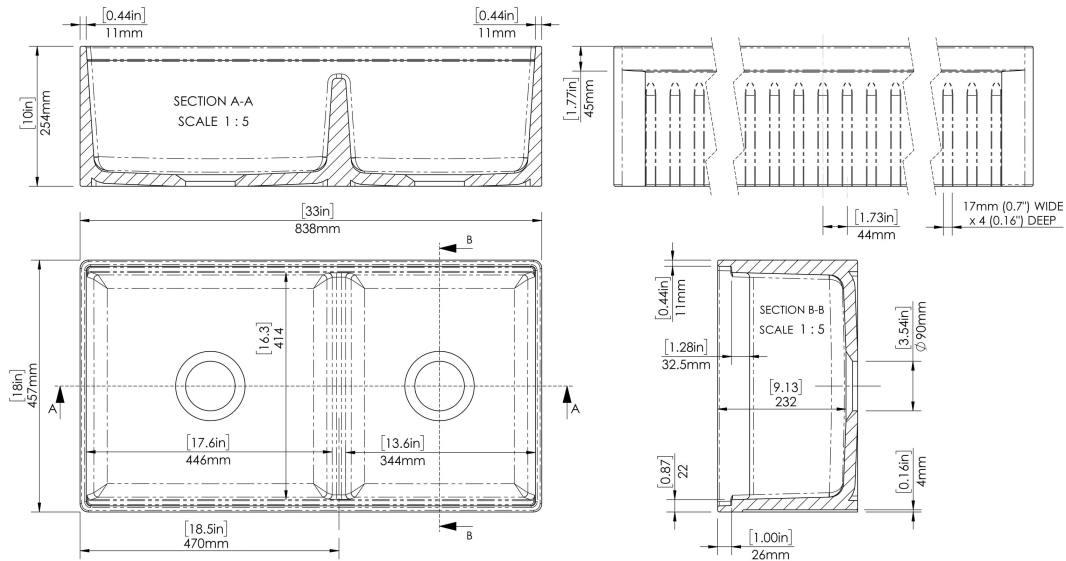

## CUSTOMER DATA SHEET - SINKS

**SALES CODE:** FF111BS33D

**DESCRIPTION:** Dbl Bowl 60/40 Fluted/Ledge/Weir C/W 33"

PRODUCT DIMENSIONS (mm)		
Height (mm)	Width (mm)	Depth (mm)
254	838	457

PRODUCT DIMENSIONS (inch)		
Height (inch)	Width (inch)	Depth (inch)
10	33	18

INNER BOWL DIMENSIONS (mm)		
Height (mm)	Width (mm)	Depth (mm)
232	790	414

INNER BOWL DIMENSIONS (inch)		
Height (inch)	Width (inch)	Depth (inch)
9.1	31.2	16.3

PACKAGING DATA			
Packaging Options	Ista - Standard - Suspended	Box Qty	1
UPC/cUPC	Yes	Gross Wgt Kg	41
UPC/cUPC Number	311189	Barcode	5056211885023

PRODUCT DETAILS					
Country of Origin	Utd.Arab.Emir.	Number of Bowls	2	Overflow	No
Product Material	Fireclay	Flute Size	17/44 mm	Outlet Size	90 mm
Colour	White	Rebate Size	N/A	Template	No
Waste Type Req'd	90mm Strainer Waste	Care Guide	Yes	Extras	N/A