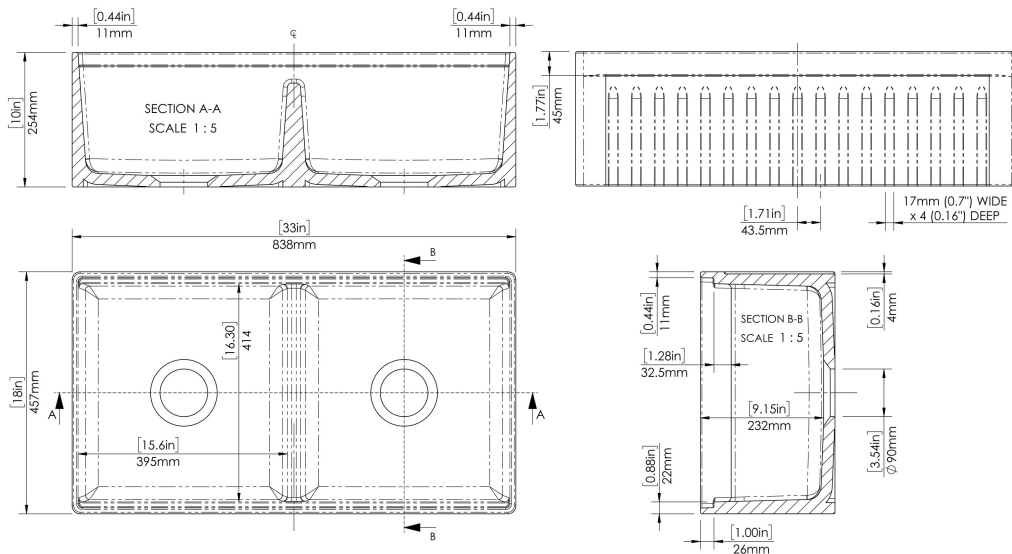

### PRODUCT DIMENSIONS (mm)

Height (mm)	Width (mm)	Depth (mm)
254	838	457

### PRODUCT DIMENSIONS (inch)

Height (inch)	Width (inch)	Depth (inch)
10	33	18

### INNER BOWL DIMENSIONS (mm)

Height (mm)	Width (mm)	Depth (mm)
232	790	414

### INNER BOWL DIMENSIONS (inch)

Height (inch)	Width (inch)	Depth (inch)
9.1	31.1	16.3