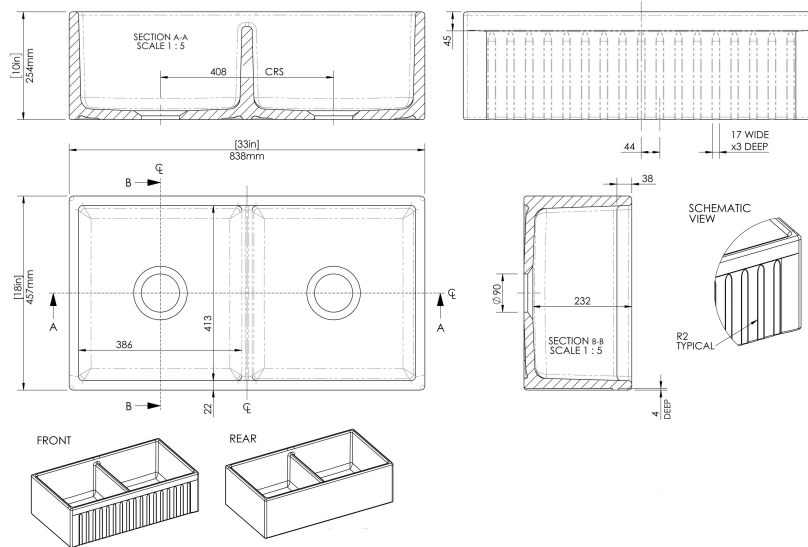

**CUSTOMER DATA SHEET - SINKS**

**SALES CODE:** FF100BS33D

**DESCRIPTION:** Dbl Bowl Fluted 60/40 S/W 33"X18"X10"

PRODUCT DIMENSIONS (mm)		
Height (mm)	Width (mm)	Depth (mm)
254	838	457

PRODUCT DIMENSIONS (inch)		
Height (inch)	Width (inch)	Depth (inch)
10	33	18

INNER BOWL DIMENSIONS (mm)		
Height (mm)	Width (mm)	Depth (mm)
232	794	413

INNER BOWL DIMENSIONS (inch)		
Height (inch)	Width (inch)	Depth (inch)
9.1	31.3	16.3

PACKAGING DATA			
Packaging Options	Ista - Standard - Suspended	Box Qty	1
UPC/cUPC	Yes	Gross Wgt Kg	50
UPC/cUPC Number	311189	Barcode	5056462620121

PRODUCT DETAILS					
Country of Origin	Utd.Arab.Emir.	Number of Bowls	1	Overflow	No
Product Material	Fireclay	Flute Size	17/45 mm	Outlet Size	90 mm
Colour	White	Rebate Size	N/A	Template	No
Waste Type Req'd	90mm Strainer Waste	Care Guide	Yes	Extras	N/A