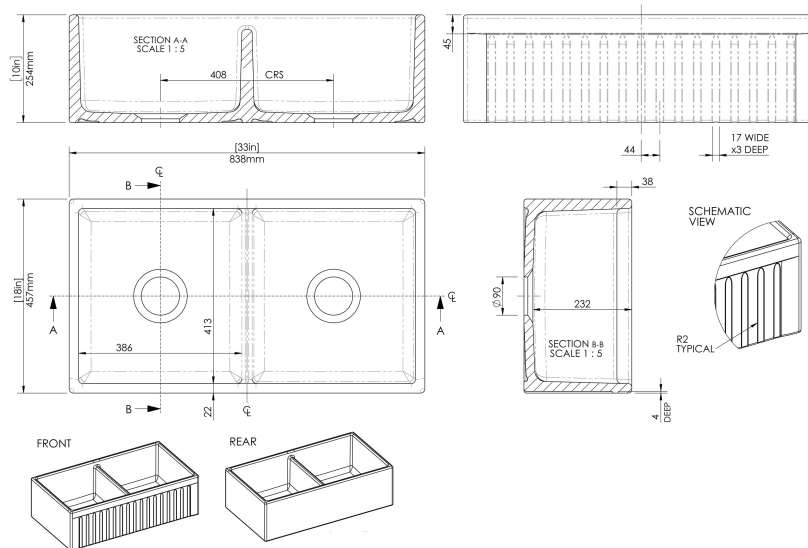

## CUSTOMER DATA SHEET - SINKS

**SALES CODE:** FF100AS33D

**DESCRIPTION:** Dbl Bowl, Fluted, 50/50, 33"X18"X10"

PRODUCT DIMENSIONS (mm)		
Height (mm)	Width (mm)	Depth (mm)
254	838	457

PRODUCT DIMENSIONS (inch)		
Height (inch)	Width (inch)	Depth (inch)
10	33	18

INNER BOWL DIMENSIONS (mm)		
Height (mm)	Width (mm)	Depth (mm)
232	794	413

INNER BOWL DIMENSIONS (inch)		
Height (inch)	Width (inch)	Depth (inch)
9.1	31.3	16.3

PACKAGING DATA			
Packaging Options	Ista - Standard - Suspended	Box Qty	1
UPC/cUPC	Yes	Gross Wgt Kg	53
UPC/cUPC Number	311189	Barcode	5056211865490

PRODUCT DETAILS					
Country of Origin	Utd.Arab.Emir.	Number of Bowls	1	Overflow	No
Product Material	Fireclay	Flute Size	17/44 mm	Outlet Size	90 mm
Colour	White	Rebate Size	N/A	Template	No
Waste Type Req'd	90mm Strainer Waste	Care Guide	Yes	Extras	N/A