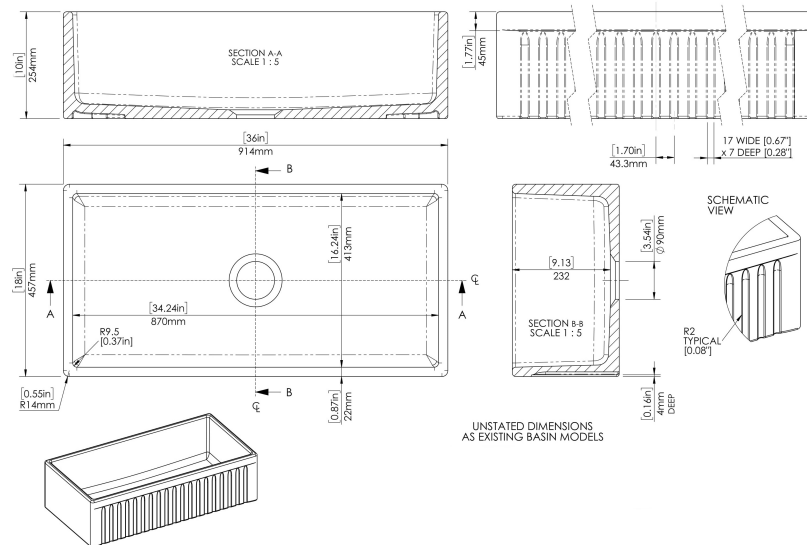

## CUSTOMER DATA SHEET - SINKS

**SALES CODE:** FF10036

**DESCRIPTION:** Sgl Bowl Plain & Fluted C/W 36"

PRODUCT DIMENSIONS (mm)		
Height (mm)	Width (mm)	Depth (mm)
254	914	457

PRODUCT DIMENSIONS (inch)		
Height (inch)	Width (inch)	Depth (inch)
10	36	18

INNER BOWL DIMENSIONS (mm)		
Height (mm)	Width (mm)	Depth (mm)
232mm	870mm	413mm

INNER BOWL DIMENSIONS (inch)		
Height (inch)	Width (inch)	Depth (inch)
9.1	34.2	16.2

PACKAGING DATA			
Packaging Options	Ista - Standard - Suspended	Box Qty	1
UPC/cUPC	Yes	Gross Wgt Kg	48.2
UPC/cUPC Number	311189	Barcode	5056211883746

PRODUCT DETAILS					
Country of Origin	Utd.Arab.Emir.	Number of Bowls	1	Overflow	No
Product Material	Fireclay	Flute Size	17/43.3mm	Outlet Size	90 mm
Colour	White	Rebate Size	N/A	Template	No
Waste Type Req'd	90mm Strainer Waste	Care Guide	Yes	Extras	N/A