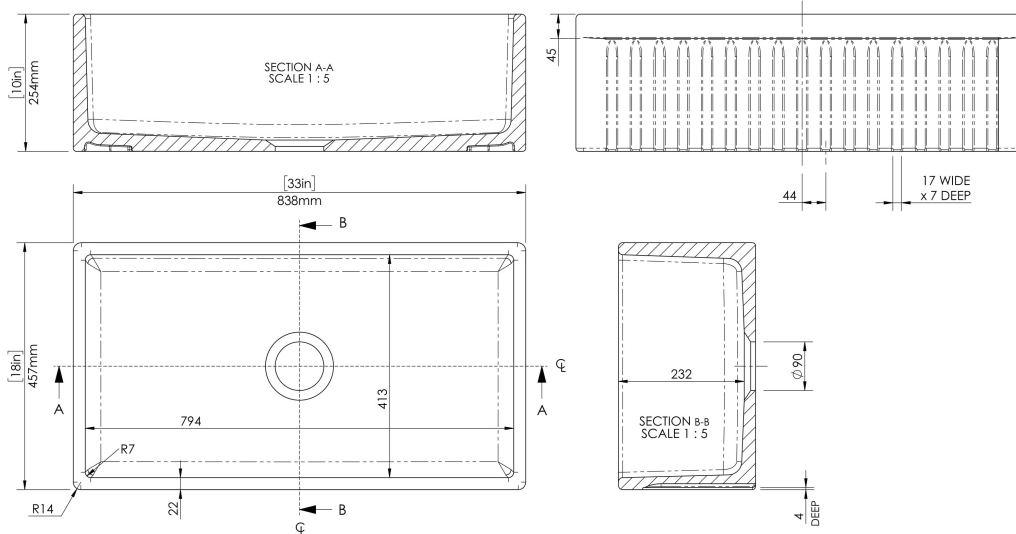

CUSTOMER DATA SHEET - SINKS

SALES CODE: FF10033

DESCRIPTION: Sgl Bowl Fluted/Plain C/W 33"X18"X10"

PRODUCT DIMENSIONS (mm)

Height (mm)	Width (mm)	Depth (mm)
254	838	457

PRODUCT DIMENSIONS (inch)

Height (inch)	Width (inch)	Depth (inch)
10	33	18

INNER BOWL DIMENSIONS (mm)

Height (mm)	Width (mm)	Depth (mm)
232	794	413

INNER BOWL DIMENSIONS (inch)

Height (inch)	Width (inch)	Depth (inch)
9.1	31.3	16.3

PACKAGING DATA

Packaging Options	Ista - Standard - Suspended	Box Qty	1
UPC/cUPC	Yes	Gross Wgt Kg	55
UPC/cUPC Number	311189	Barcode	5056211865605

PRODUCT DETAILS

Country of Origin	Utd.Arab.Emir.	Number of Bowls	1	Overflow	No
Product Material	Fireclay	Flute Size	17/44 mm	Outlet Size	90 mm
Colour	White	Rebate Size	N/A	Template	No
Waste Type Req'd	90mm Strainer Waste	Care Guide	Yes	Extras	N/A