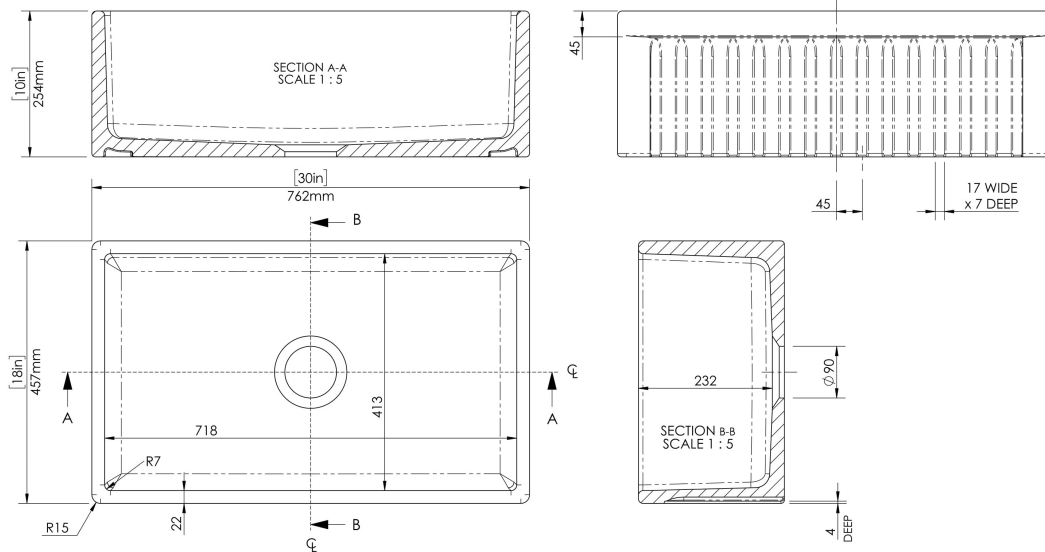

CUSTOMER DATA SHEET - SINKS

SALES CODE: FF10030

DESCRIPTION: Sgl Bowl Fluted/Plain C/W 30X18"X10"

PRODUCT DIMENSIONS (mm)		
Height (mm)	Width (mm)	Depth (mm)
254	762	457

PRODUCT DIMENSIONS (inch)		
Height (inch)	Width (inch)	Depth (inch)
10	30	18

INNER BOWL DIMENSIONS (mm)		
Height (mm)	Width (mm)	Depth (mm)
232	718	413

INNER BOWL DIMENSIONS (inch)		
Height (inch)	Width (inch)	Depth (inch)
9.1	28.3	16.3

PACKAGING DATA			
Packaging Options	Ista - Standard - Suspended	Box Qty	1
UPC/cUPC	Yes	Gross Wgt Kg	41
UPC/cUPC Number	311189	Barcode	5056211865230

PRODUCT DETAILS					
Country of Origin	Utd.Arab.Emir.	Number of Bowls	1	Overflow	No
Product Material	Fireclay	Flute Size	17/45 mm	Outlet Size	90 mm
Colour	White	Rebate Size	N/A	Template	No
Waste Type Req'd	90mm Strainer Waste	Care Guide	Yes	Extras	N/A