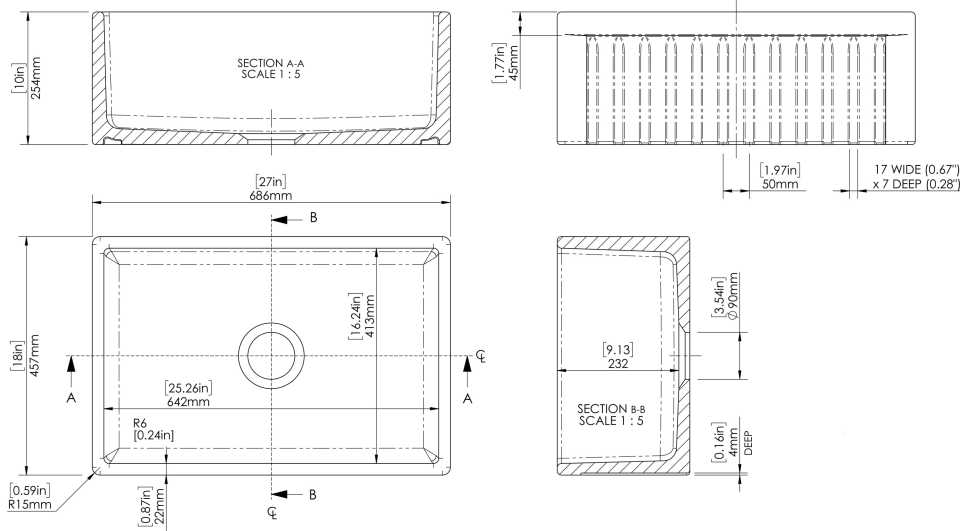

CUSTOMER DATA SHEET - SINKS

SALES CODE: FF10027

DESCRIPTION: Sgl Bowl Fluted & Plain C/W 27"

PRODUCT DIMENSIONS (mm)		
Height (mm)	Width (mm)	Depth (mm)
254	686	457

PRODUCT DIMENSIONS (inch)		
Height (inch)	Width (inch)	Depth (inch)
10	27	18

INNER BOWL DIMENSIONS (mm)		
Height (mm)	Width (mm)	Depth (mm)
232	642	413

INNER BOWL DIMENSIONS (inch)		
Height (inch)	Width (inch)	Depth (inch)
9.1	25.3	16.2

PACKAGING DATA			
Packaging Options	Ista - Standard - Suspended	Box Qty	1
UPC/cUPC	Yes	Gross Wgt Kg	55
UPC/cUPC Number	311189	Barcode	5056211865506

PRODUCT DETAILS					
Country of Origin	Utd.Arab.Emir.	Number of Bowls	1	Overflow	No
Product Material	Fireclay	Flute Size	17/50mm	Outlet Size	90mm
Colour	White	Rebate Size	N/A	Template	No
Waste Type Req'd	90mm Strainer Waste	Care Guide	Yes	Extras	N/A