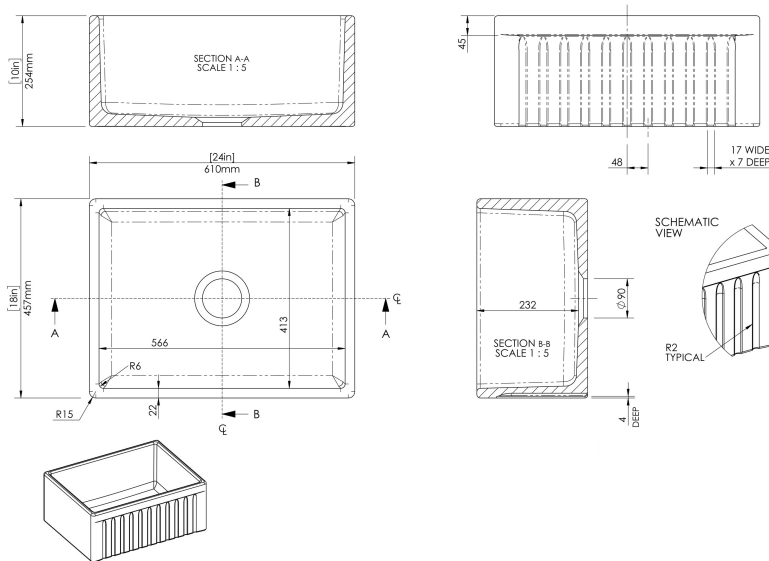

### PRODUCT DIMENSIONS (mm)

Height (mm)	Width (mm)	Depth (mm)
254	610	457

### PRODUCT DIMENSIONS (inch)

Height (inch)	Width (inch)	Depth (inch)
10	24	18

### INNER BOWL DIMENSIONS (mm)

Height (mm)	Width (mm)	Depth (mm)
232	566	413

### INNER BOWL DIMENSIONS (inch)

Height (inch)	Width (inch)	Depth (inch)
9.1	22.3	16.3