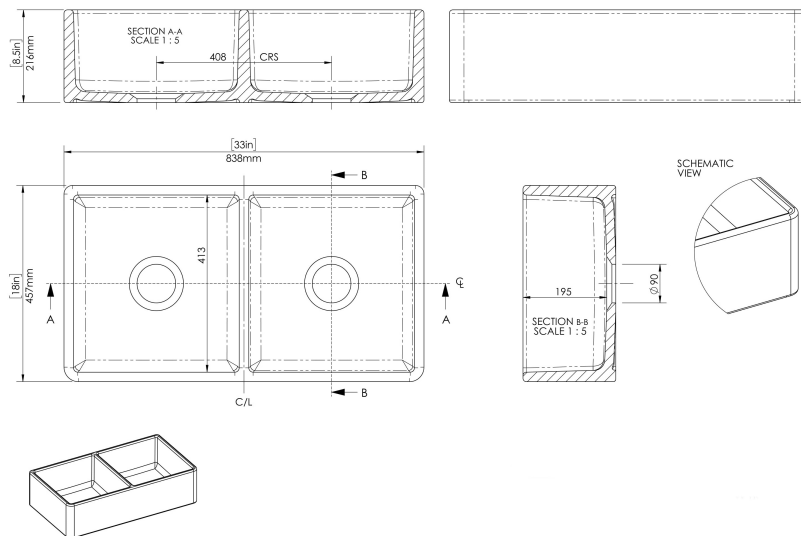

## CUSTOMER DATA SHEET - SINKS

**SALES CODE:** EP100AF33D

**DESCRIPTION:** Dbl Bowl Plain C/W 33"X18"X8.5"

PRODUCT DIMENSIONS (mm)		
Height (mm)	Width (mm)	Depth (mm)
216	838	457

PRODUCT DIMENSIONS (inch)		
Height (inch)	Width (inch)	Depth (inch)
8.5	33	18

INNER BOWL DIMENSIONS (mm)		
Height (mm)	Width (mm)	Depth (mm)
194	772	413

INNER BOWL DIMENSIONS (inch)		
Height (inch)	Width (inch)	Depth (inch)
7.6	30.4	16.3

PACKAGING DATA			
Packaging Options	Ista - Standard - Suspended	Box Qty	1
UPC/cUPC	Yes	Gross Wgt Kg	41
UPC/cUPC Number	311189	Barcode	5056211883517

PRODUCT DETAILS					
Country of Origin	Utd.Arab.Emir.	Number of Bowls	2	Overflow	No
Product Material	Fireclay	Flute Size	N/A	Outlet Size	90 mm
Colour	White	Rebate Size	N/A	Template	No
Waste Type Req'd	90mm Strainer Waste	Care Guide	Yes	Extras	N/A