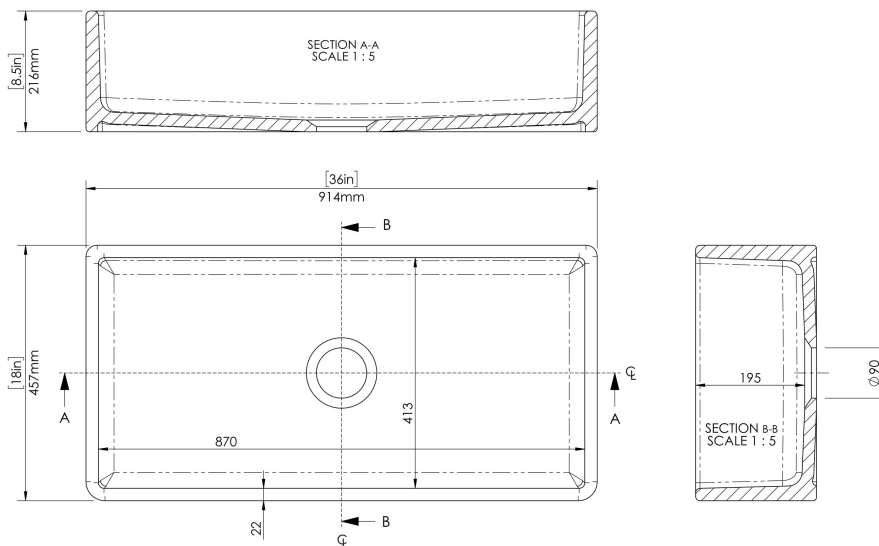

### PRODUCT DIMENSIONS (mm)

Height (mm)	Width (mm)	Depth (mm)
216	914	457

### PRODUCT DIMENSIONS (inch)

Height (inch)	Width (inch)	Depth (inch)
8.5	36	18

### INNER BOWL DIMENSIONS (mm)

Height (mm)	Width (mm)	Depth (mm)
194	870	413

### INNER BOWL DIMENSIONS (inch)

Height (inch)	Width (inch)	Depth (inch)
7.6	34.3	16.3