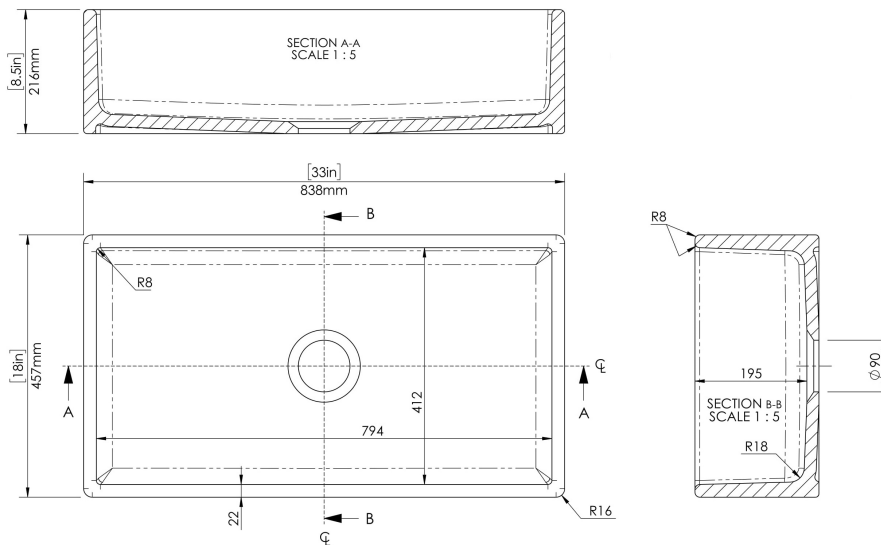

CUSTOMER DATA SHEET - SINKS

SALES CODE: EP10033

DESCRIPTION: Sgl Bowl Plain C/W 33"X18"X8.5"

PRODUCT DIMENSIONS (mm)		
Height (mm)	Width (mm)	Depth (mm)
216	838	457

PRODUCT DIMENSIONS (inch)		
Height (inch)	Width (inch)	Depth (inch)
8.5	33	18

INNER BOWL DIMENSIONS (mm)		
Height (mm)	Width (mm)	Depth (mm)
194	794	413

INNER BOWL DIMENSIONS (inch)		
Height (inch)	Width (inch)	Depth (inch)
7.6	31.3	16.3

PACKAGING DATA			
Packaging Options	Ista - Standard - Suspended	Box Qty	1
UPC/cUPC	Yes	Gross Wgt Kg	39.5
UPC/cUPC Number	311189	Barcode	5056211883494

PRODUCT DETAILS					
Country of Origin	Utd.Arab.Emir.	Number of Bowls	1	Overflow	No
Product Material	Fireclay	Flute Size	N/A	Outlet Size	90 mm
Colour	White	Rebate Size	N/A	Template	No
Waste Type Req'd	90mm Strainer Waste	Care Guide	Yes	Extras	N/A