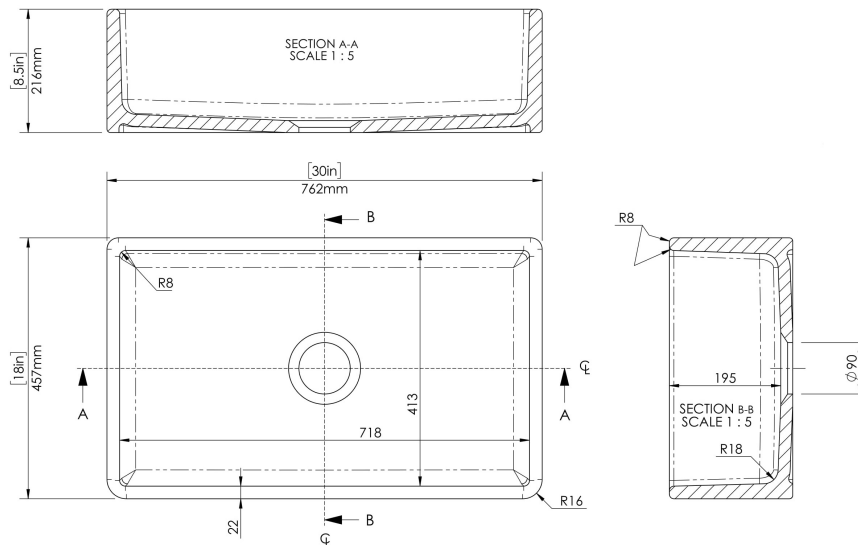

### PRODUCT DIMENSIONS (mm)

Height (mm)	Width (mm)	Depth (mm)
216	762	457

### PRODUCT DIMENSIONS (inch)

Height (inch)	Width (inch)	Depth (inch)
8.5	30	18

### INNER BOWL DIMENSIONS (mm)

Height (mm)	Width (mm)	Depth (mm)
194	718	413

### INNER BOWL DIMENSIONS (inch)

Height (inch)	Width (inch)	Depth (inch)
7.6	28.3	16.3