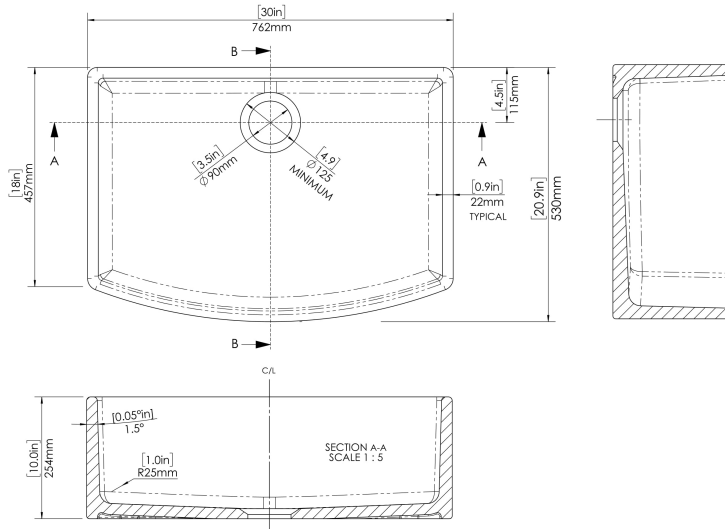

CUSTOMER DATA SHEET - SINKS

SALES CODE: BP10930

DESCRIPTION: Bow Fronted Sink 30"X18"X10"

PRODUCT DIMENSIONS (mm)

Height (mm)	Width (mm)	Depth (mm)
254	762	457

PRODUCT DIMENSIONS (inch)

Height (inch)	Width (inch)	Depth (inch)
10	30	20.9

INNER BOWL DIMENSIONS (mm)

Height (mm)	Width (mm)	Depth (mm)
232mm	718mm	486mm

INNER BOWL DIMENSIONS (inch)

Height (inch)	Width (inch)	Depth (inch)
9.1	28.2	19.1

PACKAGING DATA

Packaging Options	Ista - Standard - Suspended	Box Qty	1
UPC/cUPC	Yes	Gross Wgt Kg	40
UPC/cUPC Number	311189	Barcode	5056462647692

PRODUCT DETAILS

Country of Origin	Utd.Arab.Emir.	Number of Bowls	1	Overflow	No
Product Material	Fireclay	Flute Size	N/A	Outlet Size	90 mm
Colour	White	Rebate Size	N/A	Template	No
Waste Type Req'd	90mm Strainer Waste	Care Guide	Yes	Extras	N/A