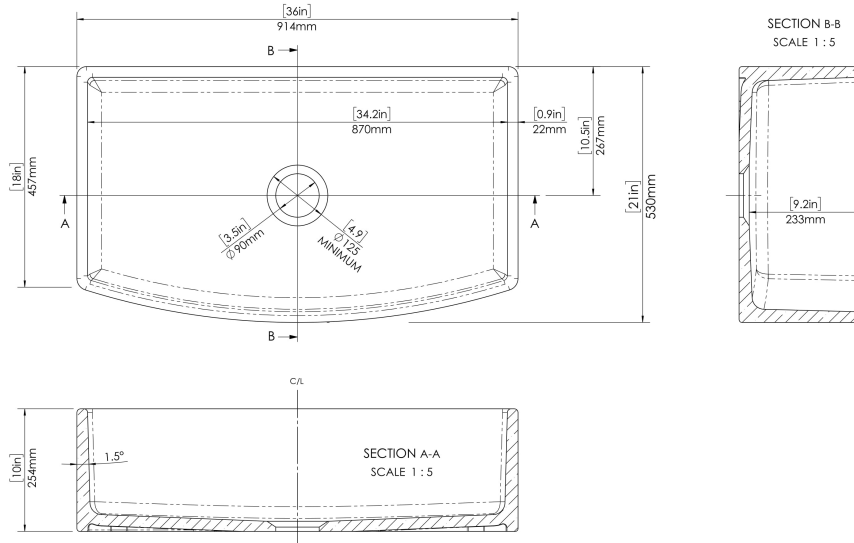

### PRODUCT DIMENSIONS (mm)

Height (mm)	Width (mm)	Depth (mm)
254	914	530

### PRODUCT DIMENSIONS (inch)

Height (inch)	Width (inch)	Depth (inch)
10	36	21

### INNER BOWL DIMENSIONS (mm)

Height (mm)	Width (mm)	Depth (mm)
233 mm	870 mm	486 mm

### INNER BOWL DIMENSIONS (inch)

Height (inch)	Width (inch)	Depth (inch)
9.2	34.2	19.1