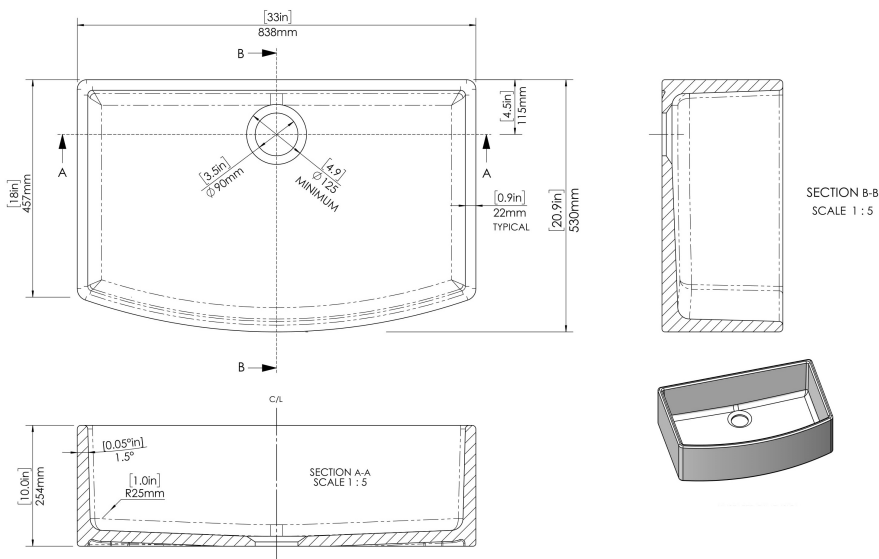

CUSTOMER DATA SHEET - SINKS

SALES CODE: BP10033

DESCRIPTION: Bow Fronted Sink 33"X18"X10"

PRODUCT DIMENSIONS (mm)

Height (mm)	Width (mm)	Depth (mm)
254	838	457

PRODUCT DIMENSIONS (inch)

Height (inch)	Width (inch)	Depth (inch)
10	33	20.9

INNER BOWL DIMENSIONS (mm)

Height (mm)	Width (mm)	Depth (mm)
232	794	486

INNER BOWL DIMENSIONS (inch)

Height (inch)	Width (inch)	Depth (inch)
9.1	31.3	19.1

PACKAGING DATA

Packaging Options	Ista - Standard - Suspended	Box Qty	1
UPC/cUPC	Yes	Gross Wgt Kg	0
UPC/cUPC Number	311189	Barcode	5056211883951

PRODUCT DETAILS

Country of Origin	Utd.Arab.Emir.	Number of Bowls	1	Overflow	No
Product Material	Fireclay	Flute Size	N/A	Outlet Size	90 mm
Colour	White	Rebate Size	N/A	Template	No
Waste Type Req'd	90mm Strainer Waste	Care Guide	Yes	Extras	N/A