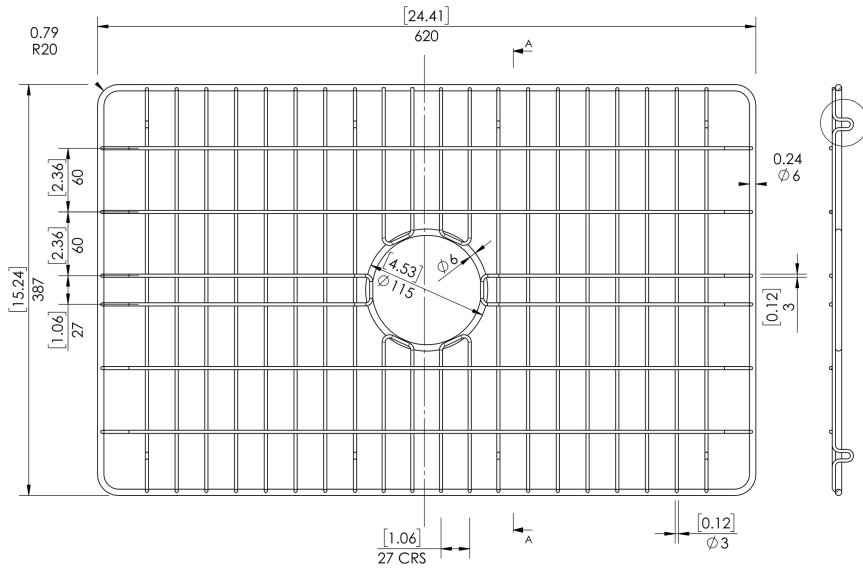

### PRODUCT DIMENSIONS (mm)

Height (mm)	Width (mm)	Depth (mm)
8	620	387

### PRODUCT DIMENSIONS (inch)

Height (inch)	Width (inch)	Depth (inch)
0.3	24.4	15.2

### INNER BOWL DIMENSIONS (mm)

Height (mm)	Width (mm)	Depth (mm)
N/A	N/A	N/A

### INNER BOWL DIMENSIONS (inch)

Height (inch)	Width (inch)	Depth (inch)