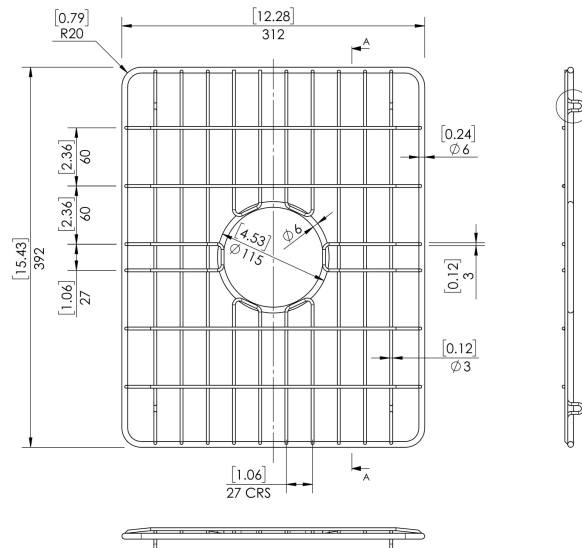

CUSTOMER DATA SHEET - SINKS

SALES CODE: AE321

DESCRIPTION: Wire Grid Double Bowl 60/40 (40 Side)

PRODUCT DIMENSIONS (mm)

Height (mm)	Width (mm)	Depth (mm)
8	298	408

PRODUCT DIMENSIONS (inch)

Height (inch)	Width (inch)	Depth (inch)
0.3	11.7	16

INNER BOWL DIMENSIONS (mm)

Height (mm)	Width (mm)	Depth (mm)
N/A	N/A	N/A

INNER BOWL DIMENSIONS (inch)

Height (inch)	Width (inch)	Depth (inch)

PACKAGING DATA

Packaging Options	Standard	Box Qty	1
UPC/cUPC	Not Applicable	Gross Wgt Kg	0
UPC/cUPC Number	N/A	Barcode	5056211897385

PRODUCT DETAILS

Country of Origin	China	Number of Bowls		Overflow	Not Applicable
Product Material	Stainless Steel	Flute Size	N/A	Outlet Size	90 mm
Colour	Chrome	Rebate Size	N/A	Template	Not Applicable
Waste Type Req'd	90mm Strainer Waste	Care Guide	Not Applicable	Extras	Grid