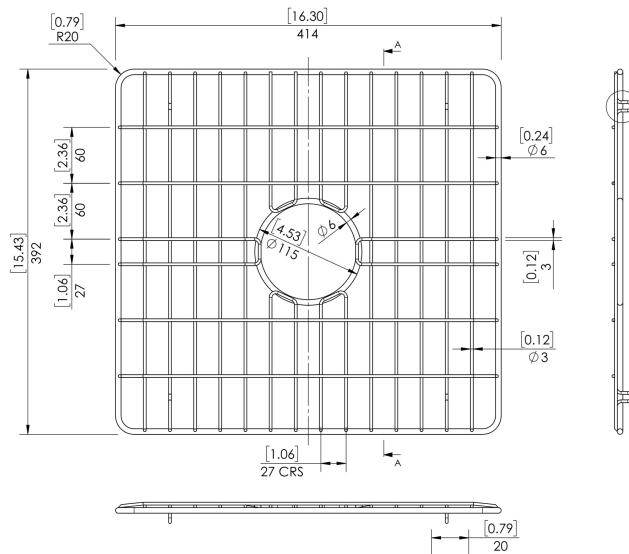

CUSTOMER DATA SHEET - SINKS

SALES CODE: AE320

DESCRIPTION: Wire Grid Double Bowl 60 & 40 Side

PRODUCT DIMENSIONS (mm)		
Height (mm)	Width (mm)	Depth (mm)
8	414	392

PRODUCT DIMENSIONS (inch)		
Height (inch)	Width (inch)	Depth (inch)
1	15.8	16

INNER BOWL DIMENSIONS (mm)		
Height (mm)	Width (mm)	Depth (mm)
N/A	N/A	N/A

INNER BOWL DIMENSIONS (inch)		
Height (inch)	Width (inch)	Depth (inch)

PACKAGING DATA			
Packaging Options	Standard	Box Qty	1
UPC/cUPC	Not Applicable	Gross Wgt Kg	0
UPC/cUPC Number	N/A	Barcode	5056211897408

PRODUCT DETAILS				
Country of Origin	China	Number of Bowls	Overflow	Not Applicable
Product Material	Stainless Steel	Flute Size	Outlet Size	90 mm
Colour	Chrome	Rebate Size	Template	Not Applicable
Waste Type Req'd	90mm Strainer Waste	Care Guide	Extras	Grid