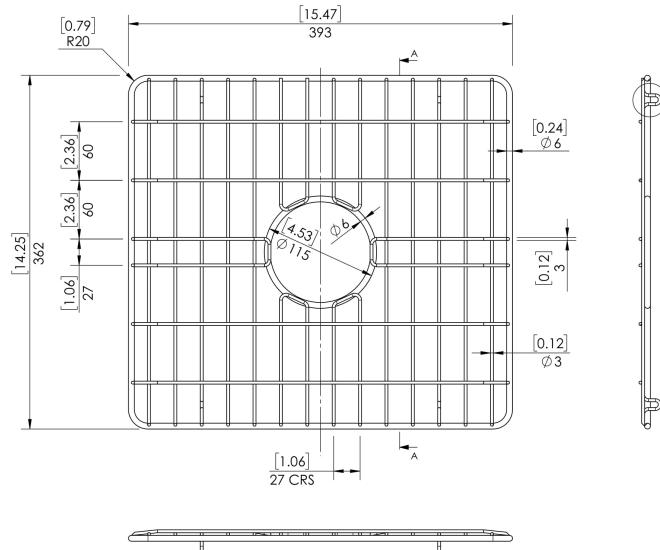

CUSTOMER DATA SHEET - SINKS

SALES CODE: AE318

DESCRIPTION: Wire Grid Double Bowl C/W 33"

PRODUCT DIMENSIONS (mm)		
Height (mm)	Width (mm)	Depth (mm)
8	393	362

PRODUCT DIMENSIONS (inch)		
Height (inch)	Width (inch)	Depth (inch)
1	15.4	14.2

INNER BOWL DIMENSIONS (mm)		
Height (mm)	Width (mm)	Depth (mm)
N/A	N/A	N/A

INNER BOWL DIMENSIONS (inch)		
Height (inch)	Width (inch)	Depth (inch)

PACKAGING DATA			
Packaging Options	Standard	Box Qty	1
UPC/cUPC	Not Applicable	Gross Wgt Kg	0
UPC/cUPC Number	N/A	Barcode	5056211884507

PRODUCT DETAILS				
Country of Origin	China	Number of Bowls	Overflow	Not Applicable
Product Material	Stainless Steel	Flute Size	Outlet Size	90 mm
Colour	Chrome	Rebate Size	Template	Not Applicable
Waste Type Req'd	90mm Strainer Waste	Care Guide	Extras	Grid