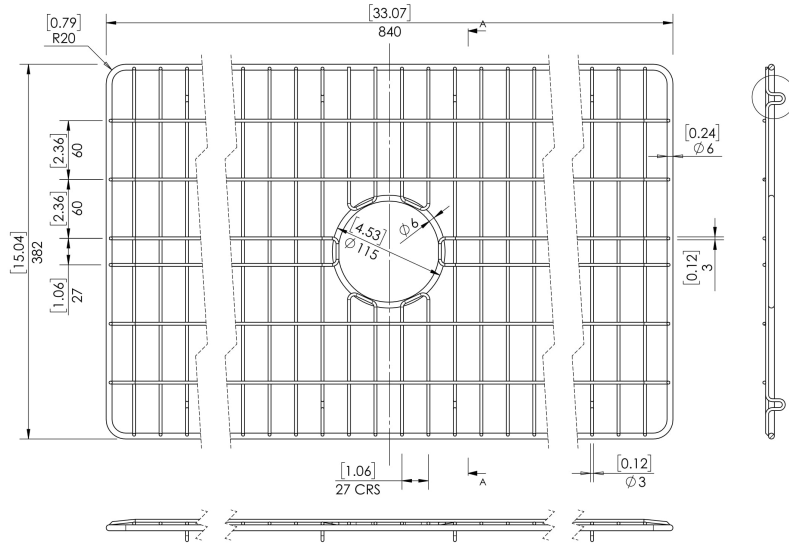

CUSTOMER DATA SHEET - SINKS

SALES CODE: AE317

DESCRIPTION: Wire Grid C/W 36"

PRODUCT DIMENSIONS (mm)

Height (mm)	Width (mm)	Depth (mm)
8	840	382

PRODUCT DIMENSIONS (inch)

Height (inch)	Width (inch)	Depth (inch)
1	33	15

INNER BOWL DIMENSIONS (mm)

Height (mm)	Width (mm)	Depth (mm)
N/A	N/A	N/A

INNER BOWL DIMENSIONS (inch)

Height (inch)	Width (inch)	Depth (inch)

PACKAGING DATA

Packaging Options	Standard	Box Qty	1
UPC/cUPC	Not Applicable	Gross Wgt Kg	0
UPC/cUPC Number	N/A	Barcode	5056211884491

PRODUCT DETAILS

Country of Origin	China	Number of Bowls	1	Overflow	Not Applicable
Product Material	Stainless Steel	Flute Size	N/A	Outlet Size	90 mm
Colour	Chrome	Rebate Size	N/A	Template	Not Applicable
Waste Type Req'd	90mm Strainer Waste	Care Guide	Not Applicable	Extras	Grid