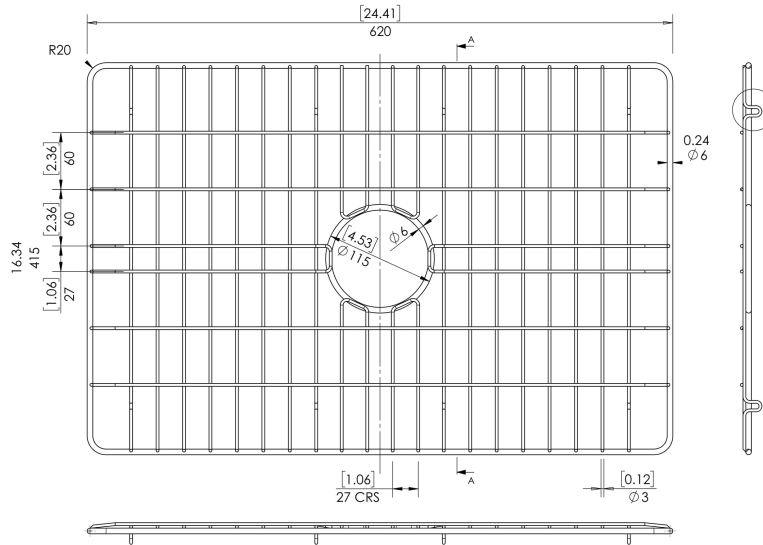

CUSTOMER DATA SHEET - SINKS

SALES CODE: AE316

DESCRIPTION: Wire Grid C/W 27" (For 27"X19" Sink)

PRODUCT DIMENSIONS (mm)		
Height (mm)	Width (mm)	Depth (mm)
8	620	415

PRODUCT DIMENSIONS (inch)		
Height (inch)	Width (inch)	Depth (inch)
1	24	16.3

INNER BOWL DIMENSIONS (mm)		
Height (mm)	Width (mm)	Depth (mm)
N/A	N/A	N/A

INNER BOWL DIMENSIONS (inch)		
Height (inch)	Width (inch)	Depth (inch)

PACKAGING DATA			
Packaging Options	Standard	Box Qty	1
UPC/cUPC	Not Applicable	Gross Wgt Kg	0
UPC/cUPC Number	N/A	Barcode	5056211884484

PRODUCT DETAILS					
Country of Origin	China	Number of Bowls	1	Overflow	Not Applicable
Product Material	Stainless Steel	Flute Size	N/A	Outlet Size	90 mm
Colour	Chrome	Rebate Size	N/A	Template	Not Applicable
Waste Type Req'd	90mm Strainer Waste	Care Guide	Not Applicable	Extras	Grid