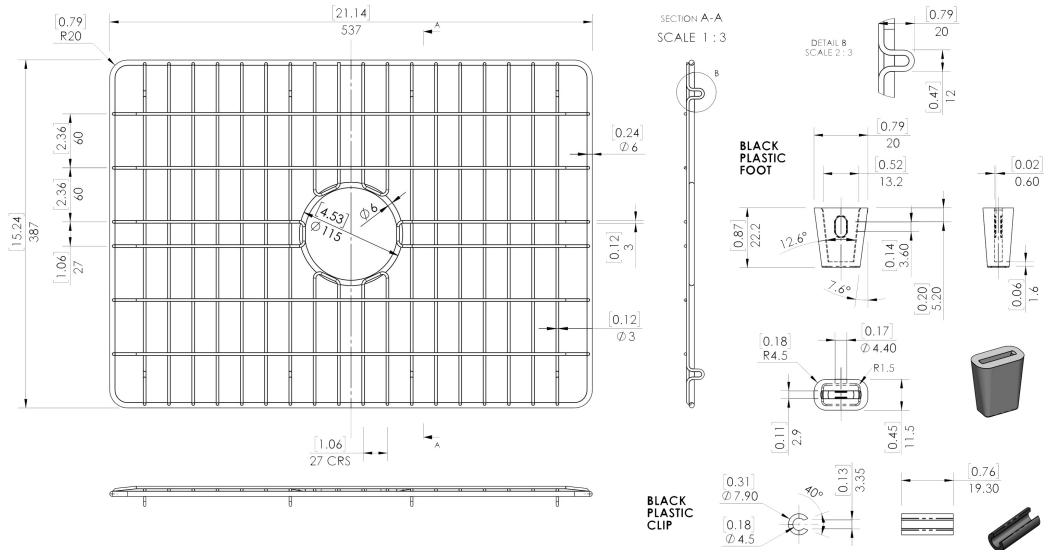

## CUSTOMER DATA SHEET - SINKS

**SALES CODE:** AE315

**DESCRIPTION:** Wire Grid C/W 24"

PRODUCT DIMENSIONS (mm)		
Height (mm)	Width (mm)	Depth (mm)
8	610	373

PRODUCT DIMENSIONS (inch)		
Height (inch)	Width (inch)	Depth (inch)
1	24	14.7

INNER BOWL DIMENSIONS (mm)		
Height (mm)	Width (mm)	Depth (mm)
N/A	N/A	N/A

INNER BOWL DIMENSIONS (inch)		
Height (inch)	Width (inch)	Depth (inch)

PACKAGING DATA			
Packaging Options	Standard	Box Qty	1
UPC/cUPC	Not Applicable	Gross Wgt Kg	0
UPC/cUPC Number	N/A	Barcode	5056211884477

PRODUCT DETAILS					
Country of Origin	China	Number of Bowls		Overflow	Not Applicable
Product Material	Stainless Steel	Flute Size	N/A	Outlet Size	90 mm
Colour	Chrome	Rebate Size	N/A	Template	Not Applicable
Waste Type Req'd	90mm Strainer Waste	Care Guide	Not Applicable	Extras	Grid