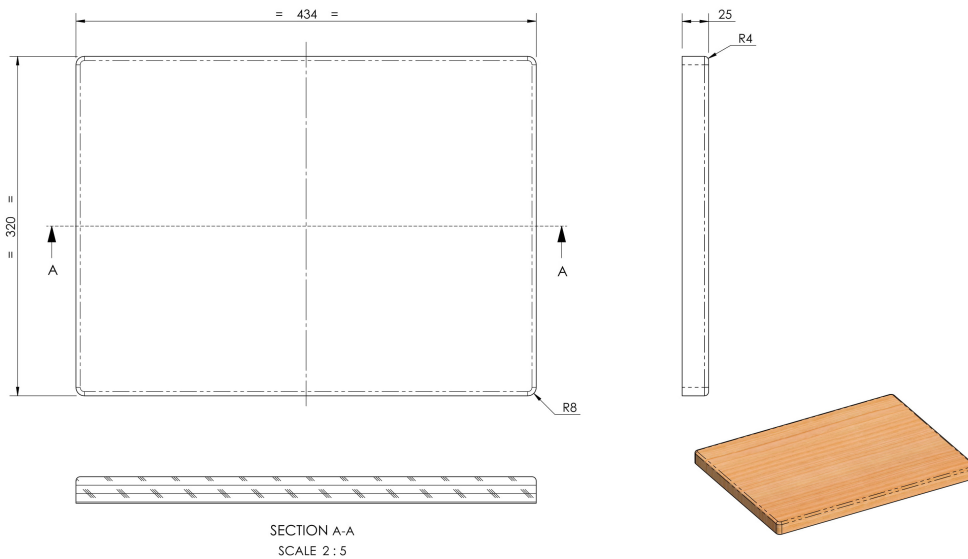

CUSTOMER DATA SHEET - SINKS

SALES CODE: AE309

DESCRIPTION: Beech Chop Board

PRODUCT DIMENSIONS (mm)		
Height (mm)	Width (mm)	Depth (mm)
25	434	320

PRODUCT DIMENSIONS (inch)		
Height (inch)	Width (inch)	Depth (inch)
1.7	17	12.5

INNER BOWL DIMENSIONS (mm)		
Height (mm)	Width (mm)	Depth (mm)
N/A	N/A	N/A

INNER BOWL DIMENSIONS (inch)		
Height (inch)	Width (inch)	Depth (inch)

PACKAGING DATA			
Packaging Options	Standard	Box Qty	1
UPC/cUPC	Not Applicable	Gross Wgt Kg	0
UPC/cUPC Number	N/A	Barcode	5056211884200

PRODUCT DETAILS					
Country of Origin	Utd.Arab.Emir.	Number of Bowls	0	Overflow	Not Applicable
Product Material	Beech	Flute Size	N/A	Outlet Size	N/A
Colour	Beech	Rebate Size	N/A	Template	Not Applicable
Waste Type Req'd	Not Applicable	Care Guide	Not Applicable	Extras	Chopping Board