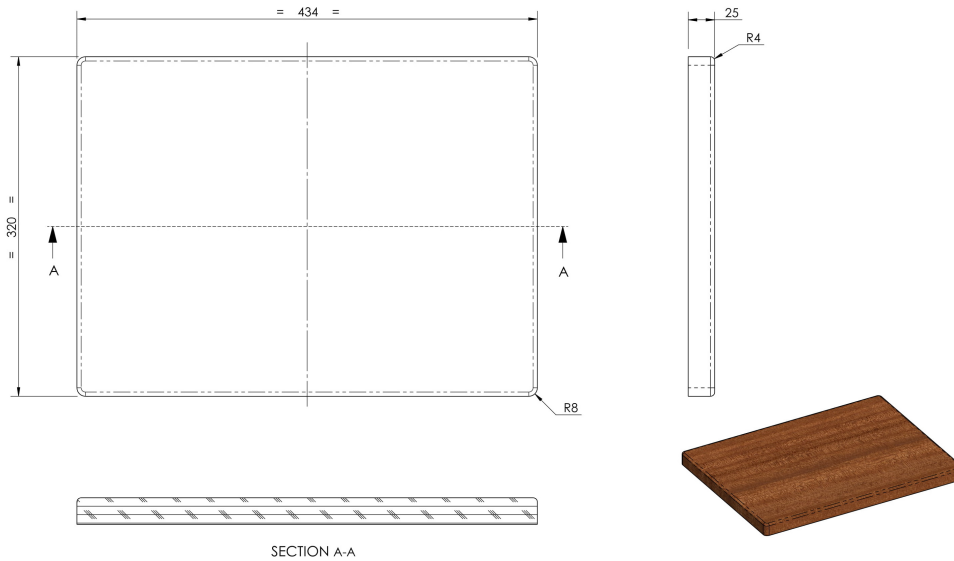

CUSTOMER DATA SHEET - SINKS

SALES CODE: AE308

DESCRIPTION: South African Walnut Chop Board

SECTION A-A

PRODUCT DIMENSIONS (mm)		
Height (mm)	Width (mm)	Depth (mm)
25	434	320

PRODUCT DIMENSIONS (inch)		
Height (inch)	Width (inch)	Depth (inch)
1.7	17	12.5

INNER BOWL DIMENSIONS (mm)		
Height (mm)	Width (mm)	Depth (mm)
N/A	N/A	N/A

INNER BOWL DIMENSIONS (inch)		
Height (inch)	Width (inch)	Depth (inch)

PACKAGING DATA			
Packaging Options	Standard	Box Qty	1
UPC/cUPC	Not Applicable	Gross Wgt Kg	0
UPC/cUPC Number	N/A	Barcode	5056211884194

PRODUCT DETAILS					
Country of Origin	Utd.Arab.Emir.	Number of Bowls	0	Overflow	Not Applicable
Product Material	Walnut	Flute Size	N/A	Outlet Size	N/A
Colour	Walnut	Rebate Size	N/A	Template	Not Applicable
Waste Type Req'd	Not Applicable	Care Guide	Not Applicable	Extras	Chopping Board