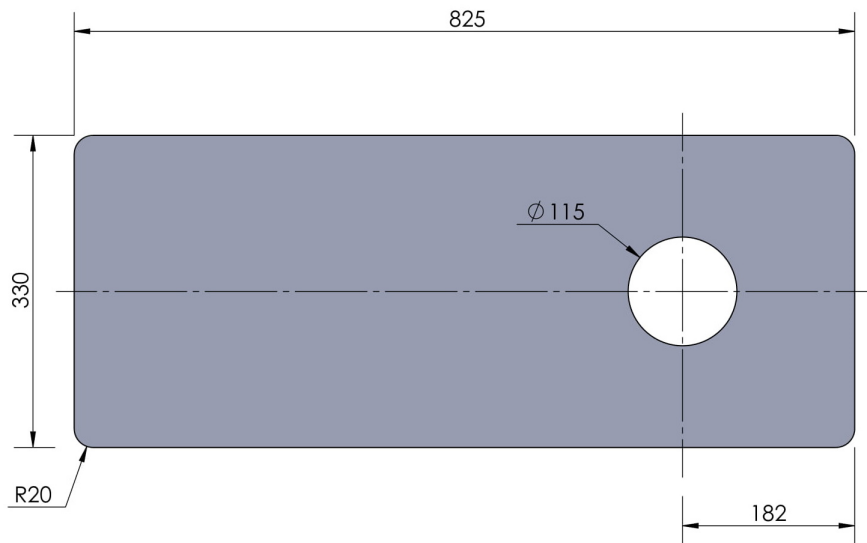

**CUSTOMER DATA SHEET - SINKS**

**SALES CODE:** AE307

**DESCRIPTION:** Ledge Sink Wire Grid 36"

PRODUCT DIMENSIONS (mm)		
Height (mm)	Width (mm)	Depth (mm)
8	825	330

PRODUCT DIMENSIONS (inch)		
Height (inch)	Width (inch)	Depth (inch)
0.4	32	13

INNER BOWL DIMENSIONS (mm)		
Height (mm)	Width (mm)	Depth (mm)
N/A	N/A	N/A

INNER BOWL DIMENSIONS (inch)		
Height (inch)	Width (inch)	Depth (inch)
0	0	0

PACKAGING DATA			
Packaging Options	Standard	Box Qty	1
UPC/cUPC	Not Applicable	Gross Wgt Kg	0
UPC/cUPC Number	N/A	Barcode	5056211884163

PRODUCT DETAILS					
Country of Origin	China	Number of Bowls	0	Overflow	Not Applicable
Product Material	Stainless Steel	Flute Size	N/A	Outlet Size	N/A
Colour	Chrome	Rebate Size	N/A	Template	Not Applicable
Waste Type Req'd	90mm Strainer Waste	Care Guide	Not Applicable	Extras	Grid