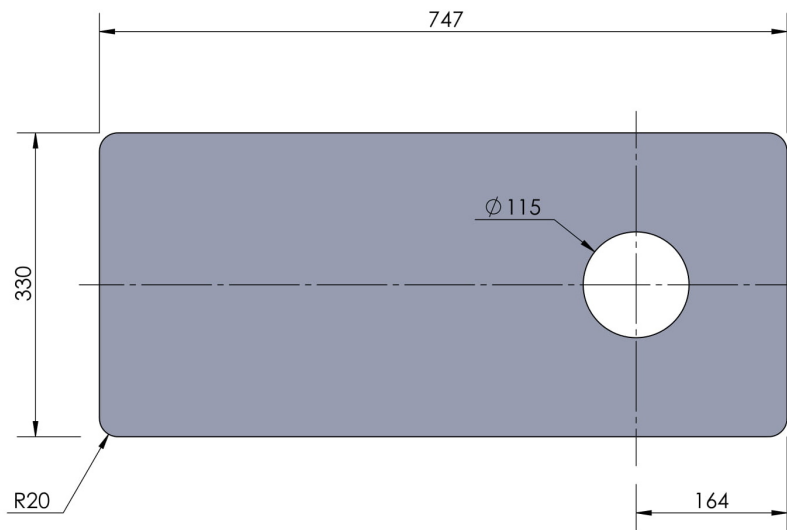

CUSTOMER DATA SHEET - SINKS

SALES CODE: AE306	DESCRIPTION: Ledge Sink Wire Grid 33"
--------------------------	--

PRODUCT DIMENSIONS (mm)		
Height (mm)	Width (mm)	Depth (mm)
8	747	330

PRODUCT DIMENSIONS (inch)		
Height (inch)	Width (inch)	Depth (inch)
0.4	29	13

INNER BOWL DIMENSIONS (mm)		
Height (mm)	Width (mm)	Depth (mm)
N/A	N/A	N/A

INNER BOWL DIMENSIONS (inch)		
Height (inch)	Width (inch)	Depth (inch)
0	0	0

PACKAGING DATA			
Packaging Options	Standard	Box Qty	1
UPC/cUPC	Not Applicable	Gross Wgt Kg	0
UPC/cUPC Number	N/A	Barcode	5056211884156

PRODUCT DETAILS					
Country of Origin	China	Number of Bowls	0	Overflow	Not Applicable
Product Material	Stainless Steel	Flute Size	N/A	Outlet Size	N/A
Colour	Chrome	Rebate Size	N/A	Template	Not Applicable
Waste Type Req'd	90mm Strainer Waste	Care Guide	Not Applicable	Extras	Grid