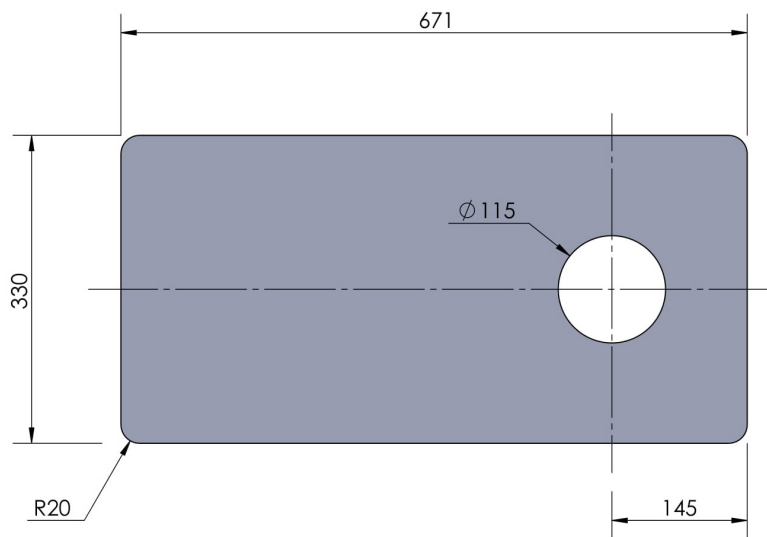

CUSTOMER DATA SHEET - SINKS

SALES CODE: AE305

DESCRIPTION: Ledge Sink Wire Grid 30"

PRODUCT DIMENSIONS (mm)		
Height (mm)	Width (mm)	Depth (mm)
8	671	330

PRODUCT DIMENSIONS (inch)		
Height (inch)	Width (inch)	Depth (inch)
0.4	26.4	13

INNER BOWL DIMENSIONS (mm)		
Height (mm)	Width (mm)	Depth (mm)
N/A	N/A	N/A

INNER BOWL DIMENSIONS (inch)		
Height (inch)	Width (inch)	Depth (inch)
0	0	0

PACKAGING DATA			
Packaging Options	Standard	Box Qty	1
UPC/cUPC	Not Applicable	Gross Wgt Kg	0
UPC/cUPC Number	N/A	Barcode	5056211884149

PRODUCT DETAILS					
Country of Origin	China	Number of Bowls	0	Overflow	Not Applicable
Product Material	Stainless Steel	Flute Size	N/A	Outlet Size	N/A
Colour	Chrome	Rebate Size	N/A	Template	Not Applicable
Waste Type Req'd	90mm Strainer Waste	Care Guide	Not Applicable	Extras	Grid